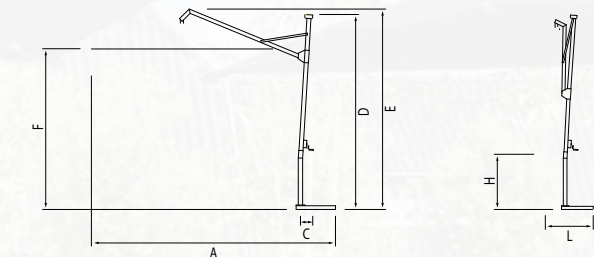

Colours

RODI

Dimensions

diameter ø 400 (Sunbrella®) ribs 8	2598	£ 3.799,-
	2586	
diameter ø 400 (Batyline) ribs 8	2599	£ 3.799,-
	2589	
diameter ø 400 (Sunbrella® natte) ribs 8	2599	£ 3.899,-
	2589	
350 x 350 (Sunbrella®) ribs 8	2590	£ 3.799,-
	2597	
350 x 350 (Batyline) ribs 8	2592	£ 3.799,-
	2591	
300 x 400 (Sunbrella®) ribs 8	2592	£ 3.799,-
	2591	
300 x 400 (Batyline) ribs 8	2592	£ 3.799,-

Cover: Sunbrella® with vent. or Batyline.
Frame: silver aluminium and with a crank system
Parasol will be delivered exclusive base.
The Rodi parasol has a tilt system and can be rotated 360° around the base.
With a single movement the parasol retracts aside the vertical pole avoiding to have to move the furniture underneath.

RODI WITH ALUMINIUM BASE

RODI ON GROUND ANCHOR WITH EXTENSION PART

DIMENSIONS (CM) RODI	A	B	C	D	E	F	H	L	M
diameter ø 400 cm	464	410	11	327	333	258	83	94	44
l 350 x w 350 cm	420	366	11	313	335	235	80	94	44
l 300 x w 400 cm	393	339	11	313	335	246	51	94	44
l 400 x w 300 cm	460	400	11	327	333	254	83	94	44