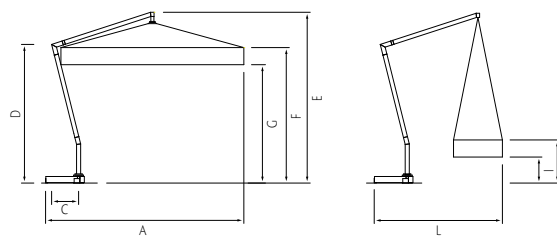

ISCHIA WITH CROSS BASE

DIMENSIONS (CM) ISCHIA	A	B	C	D	E	F	G	H	I	L	M
diameter ø 340 cm	358	304	33,5	236	278	237	210	67	39	200	146
l 280 x w 280 cm	330	276	33,5	236	274	237	210	67	39	200	146