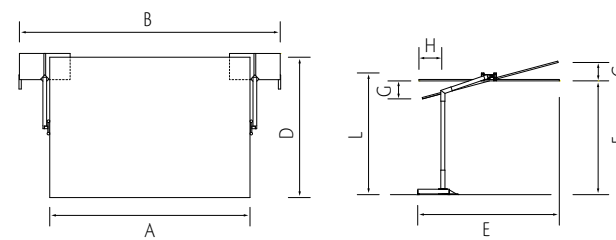

FLEXY WITH ALUMINIUM BASE