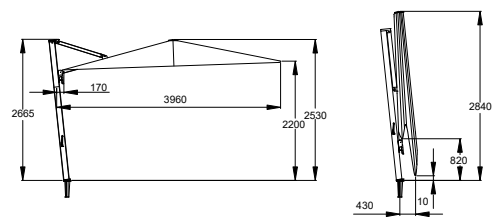

PORTO WITH CONCRETE BASE ON WHEELS

PORTO ON GROUND ANCHOR

Porto parasol

Ischia parasol

ISCHIA

Dimensions

Colours	
	Sunbrella®: white -912
diameter ø 340 (Sunbrella®) ribs 8	£ 2.599,-
diameter ø 340 (Batyline) ribs 8	£ 2.599,-
280 x 280 (Sunbrella®) ribs 8	£ 2.599,-
280 x 280 (Batyline) ribs 8	£ 2.599,-