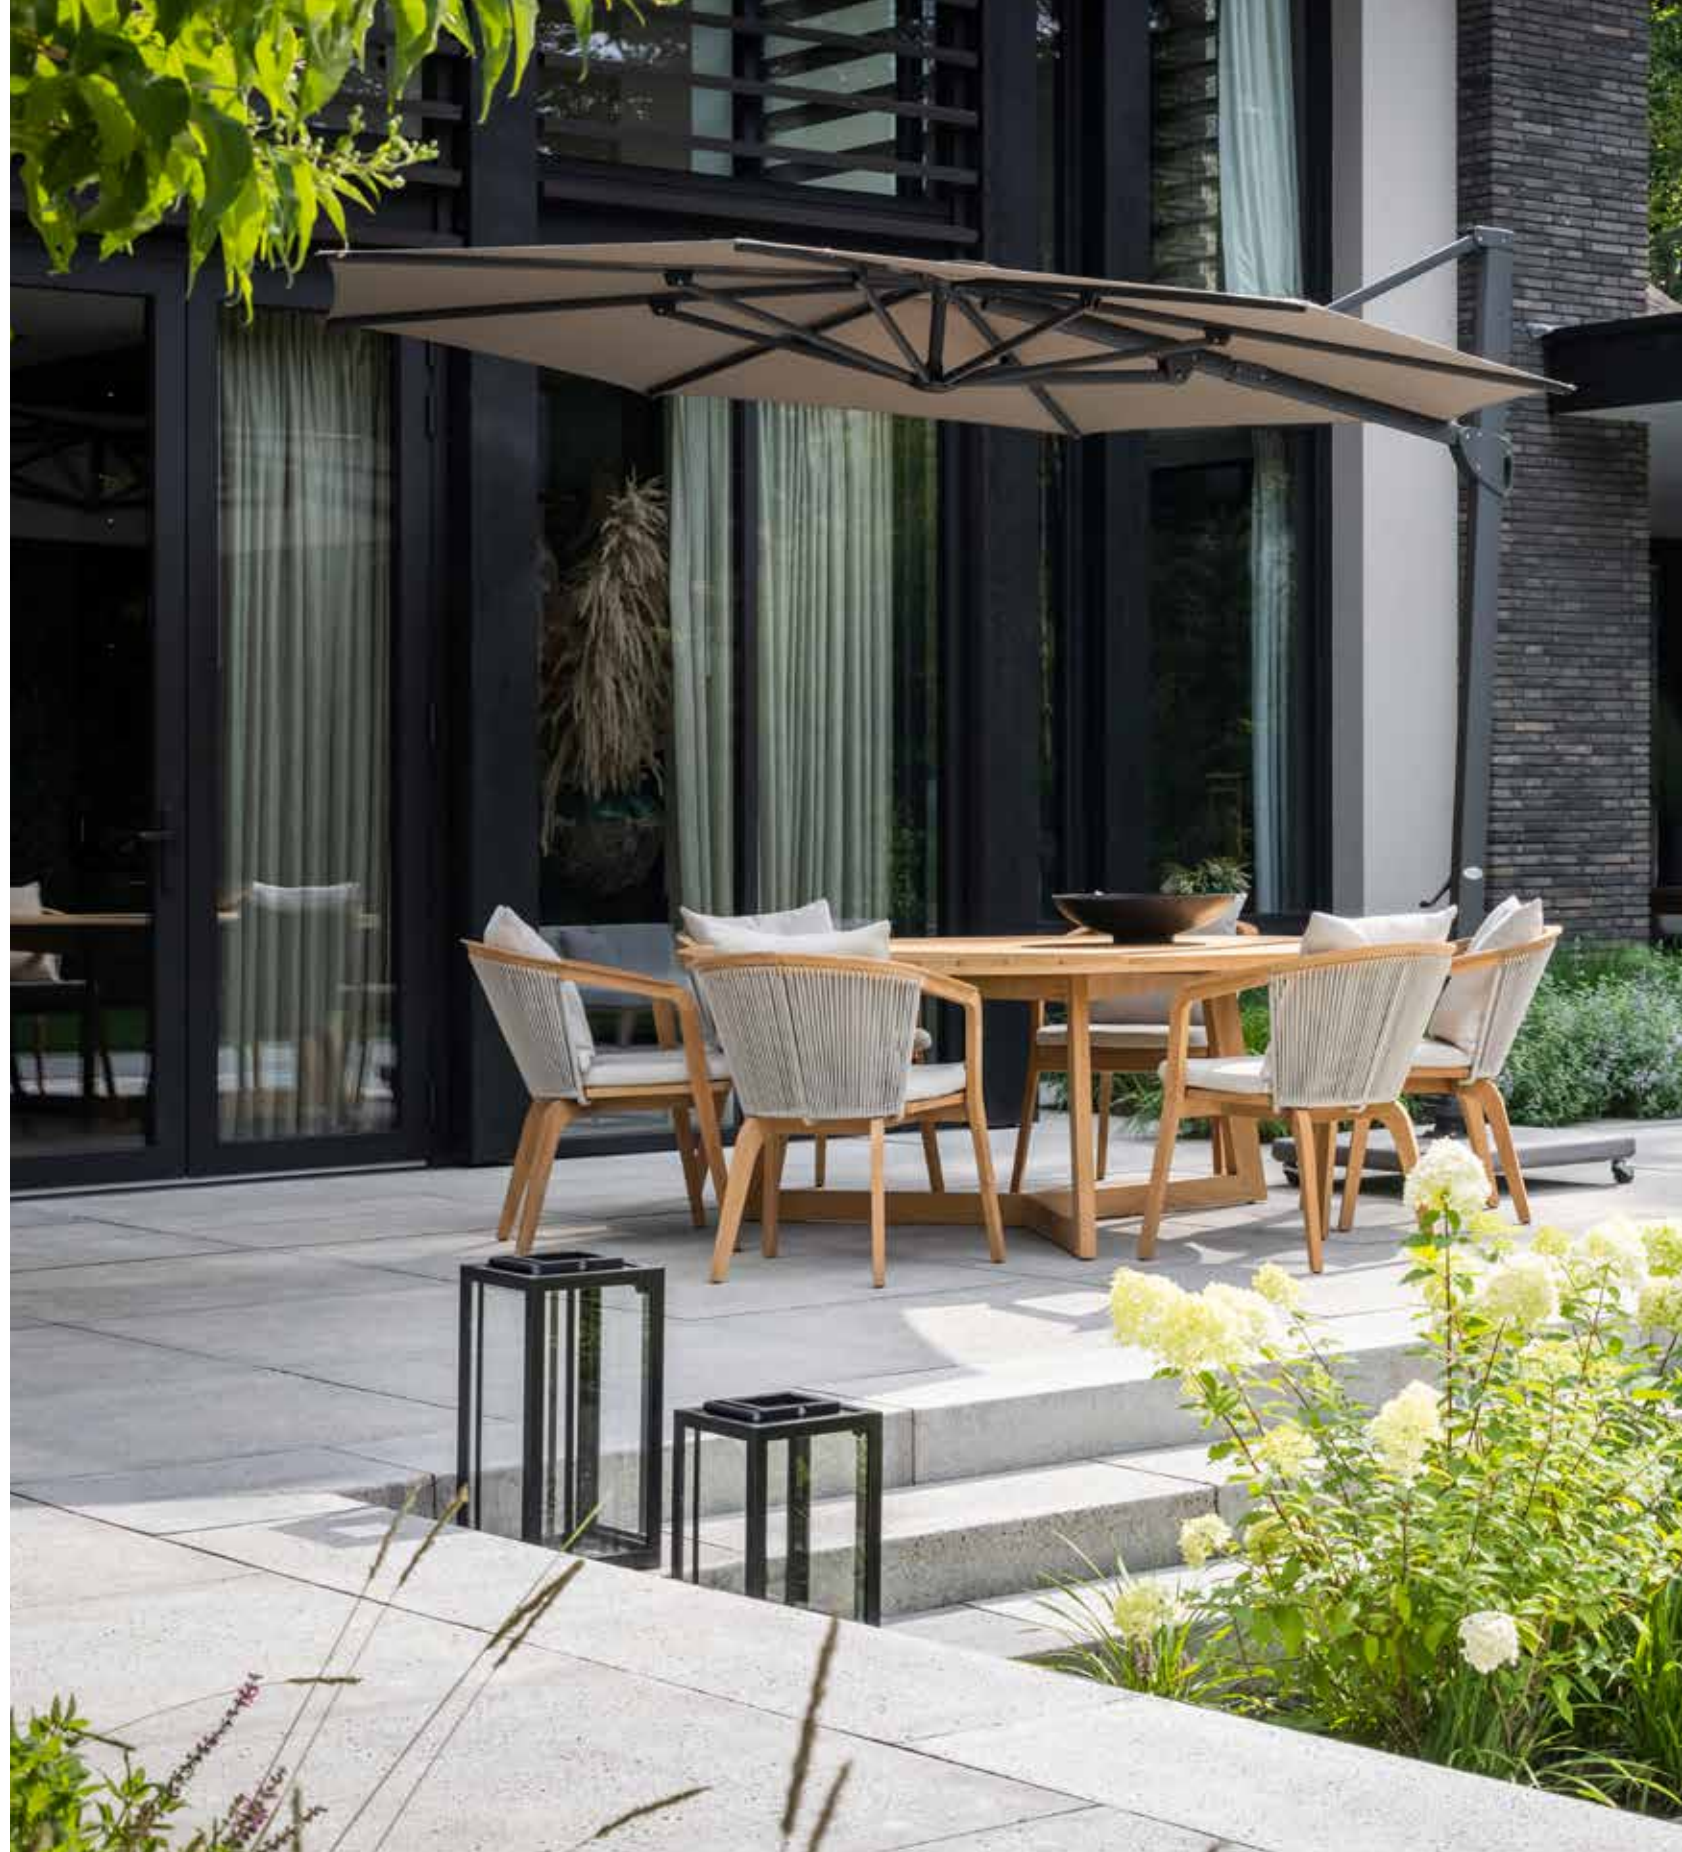

ARIZONA

Dimensions

Colours

	2062
200 x 200 (Sunbrella*) pole ø 50 ribs 4	£ 1.099,-
	2063
200 x 200 (Batyline) pole ø 50 ribs 4	£ 1.099,-
	2064
diameter ø 350 (Sunbrella*) pole ø 50 ribs 8	£ 1.599,-
	2065
diameter ø 350 (Batyline) pole ø 50 ribs 8	£ 1.599,-
	2066
300 x 300 (Sunbrella*) pole ø 50 ribs 8	£ 1.599,-
	2067
300 x 300 (Batyline) pole ø 50 ribs 8	£ 1.599,-

Cover: Sunbrella® or Batyline.
Cover Sunbrella® with vent.
Frame: graphite aluminium, pole one piece and with four pulleys.