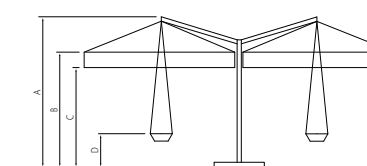

DIMENSIONS (CM) DUO	A	B	C	D	E	F	G	H
700 x 345 cm	380	326	52	275	245	75	311	339

QUATTRO WITH ALUMINIUM BASE

DIMENSIONS (CM) QUATTRO	A	B	C	D
1700 x w 700 cm	353	280	250	87

SYNTHETIC BASES TO FILL UP

Dimensions	Weight	Price
25 kg 1 46 x h 9,5 cm diameter ø tube 20-54 mm	£ 89,- incl. synthetic tube	3541
40 kg 1 48,5 x b 40,5 h x 15,5 cm diameter ø tube 19-54 mm	£ 99,- incl. synthetic tube and wheels	3542