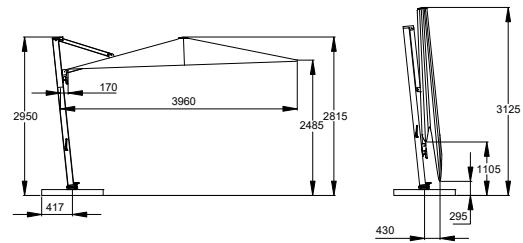

PORTO WITH CONCRETE BASE ON WHEELS

PORTO ON GROUND ANCHOR

Porto parasol

Ischia parasol

ISCHIA

Dimensions

Colours	
	Sunbrella®: white -912
diameter ø 340 (Sunbrella®) ribs 8	£ 2.599,-
diameter ø 340 (Batyline) ribs 8	£ 2.599,-
280 x 280 (Sunbrella®) ribs 8	£ 2.599,-
280 x 280 (Batyline) ribs 8	£ 2.599,-