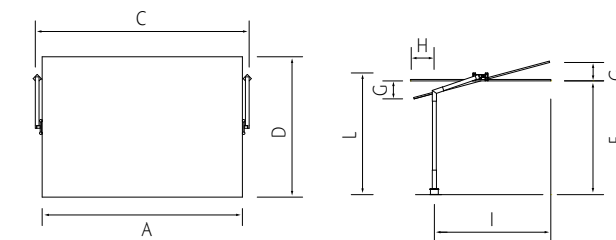

FLEXY ON GROUND ANCHOR WITH EXTENSION PART

DIMENSIONS (CM) FLEXY	A	B	C	D	E	F	G	H	I	L
300 x 488 cm	488	617	521	300	303	243	35	51	249	243