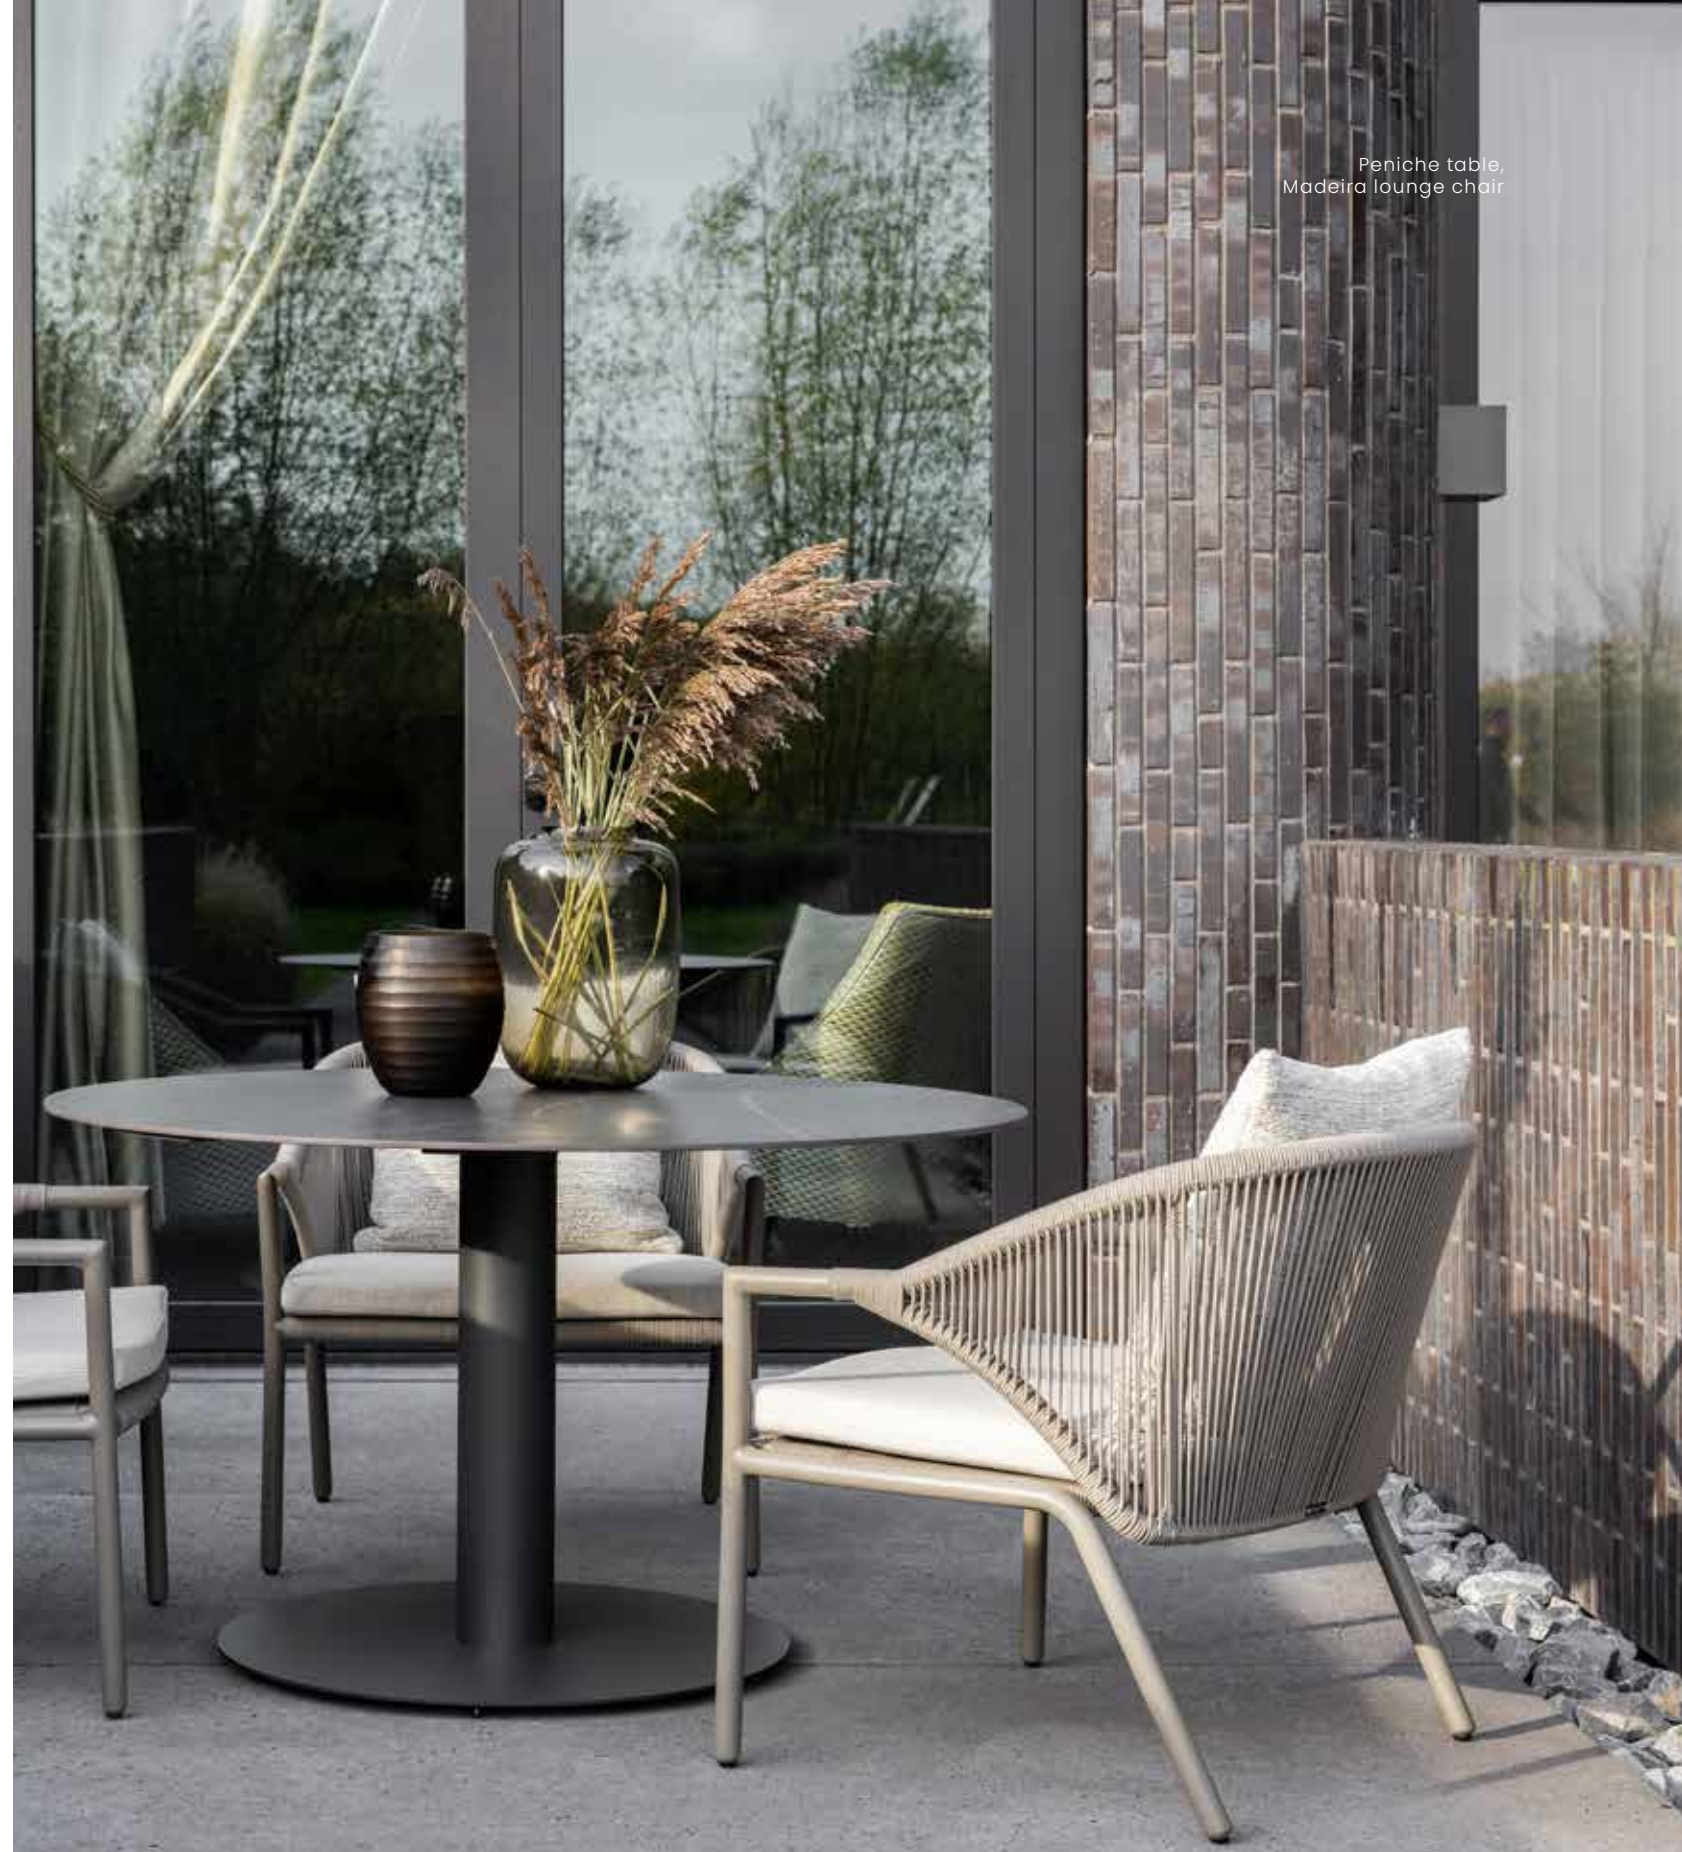

PENICHE TABLE, MODULAR

The Peniche table series is modular and can be put together with the 4 parts below as desired in height, top size and colour. This determined the total price of the table.

DEKTON® TOP

diameter ø 120 cm
diameter ø 140 cm

Colours

£ 1.500,-	7549
£ 2.200,-	7554

Colours

TOP SUPPORT

diameter ø 120 cm
diameter ø 140 cm

£ 850,-	6619
£ 1.150,-	6620

Colours

LEG

diameter ø 12 x 35 cm
diameter ø 12 x 68 cm
diameter ø 12 x 75 cm
diameter ø 12 x 95 cm

£ 298,-	6604
£ 298,-	6607
£ 598,-	6612
£ 598,-	6613

Colours

BASE

diameter ø 70 cm

£ 550,-	6610

Peniche table,
Madeira lounge chair

PENICHE TABLE, MODULAR

DEKTON® TOP

diameter ø 60 cm
diameter ø 70 cm
diameter ø 80 cm
70 x 70 cm
80 x 80 cm

Colours

£ 500,-	7564
£ 650,-	7563
£ 800,-	7548
£ 500,-	7566
£ 600,-	7567

Colours

TOP SUPPORT

diameter ø 60 cm
diameter ø 70 cm
diameter ø 80 cm
70 x 70 cm
80 x 80 cm

£ 400,-	6616
£ 450,-	6617
£ 500,-	6618
£ 600,-	6621
£ 800,-	6622

Colours

LEG

diameter ø 8 x 40 cm
diameter ø 8 x 68 cm
diameter ø 8 x 75 cm
diameter ø 8 x 95 cm

£ 198,-	6606
£ 298,-	6607
£ 349,-	6608
£ 398,-	6609

Colours

BASE

diameter ø 55 cm

£ 400,-	6605