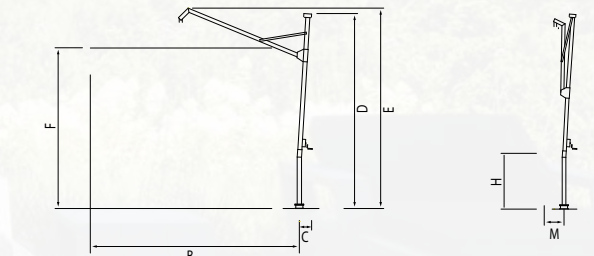

RODI ON GROUND ANCHOR WITH EXTENSION PART

DIMENSIONS (CM) RODI	A	B	C	D	E	F	H	L	M
diameter ø 400 cm	464	410	11	327	333	258	83	94	44
l 350 x w 350 cm	420	366	11	313	335	235	80	94	44
l 300 x w 400 cm	393	339	11	313	335	246	51	94	44
l 400 x w 300 cm	460	400	11	327	333	254	83	94	44