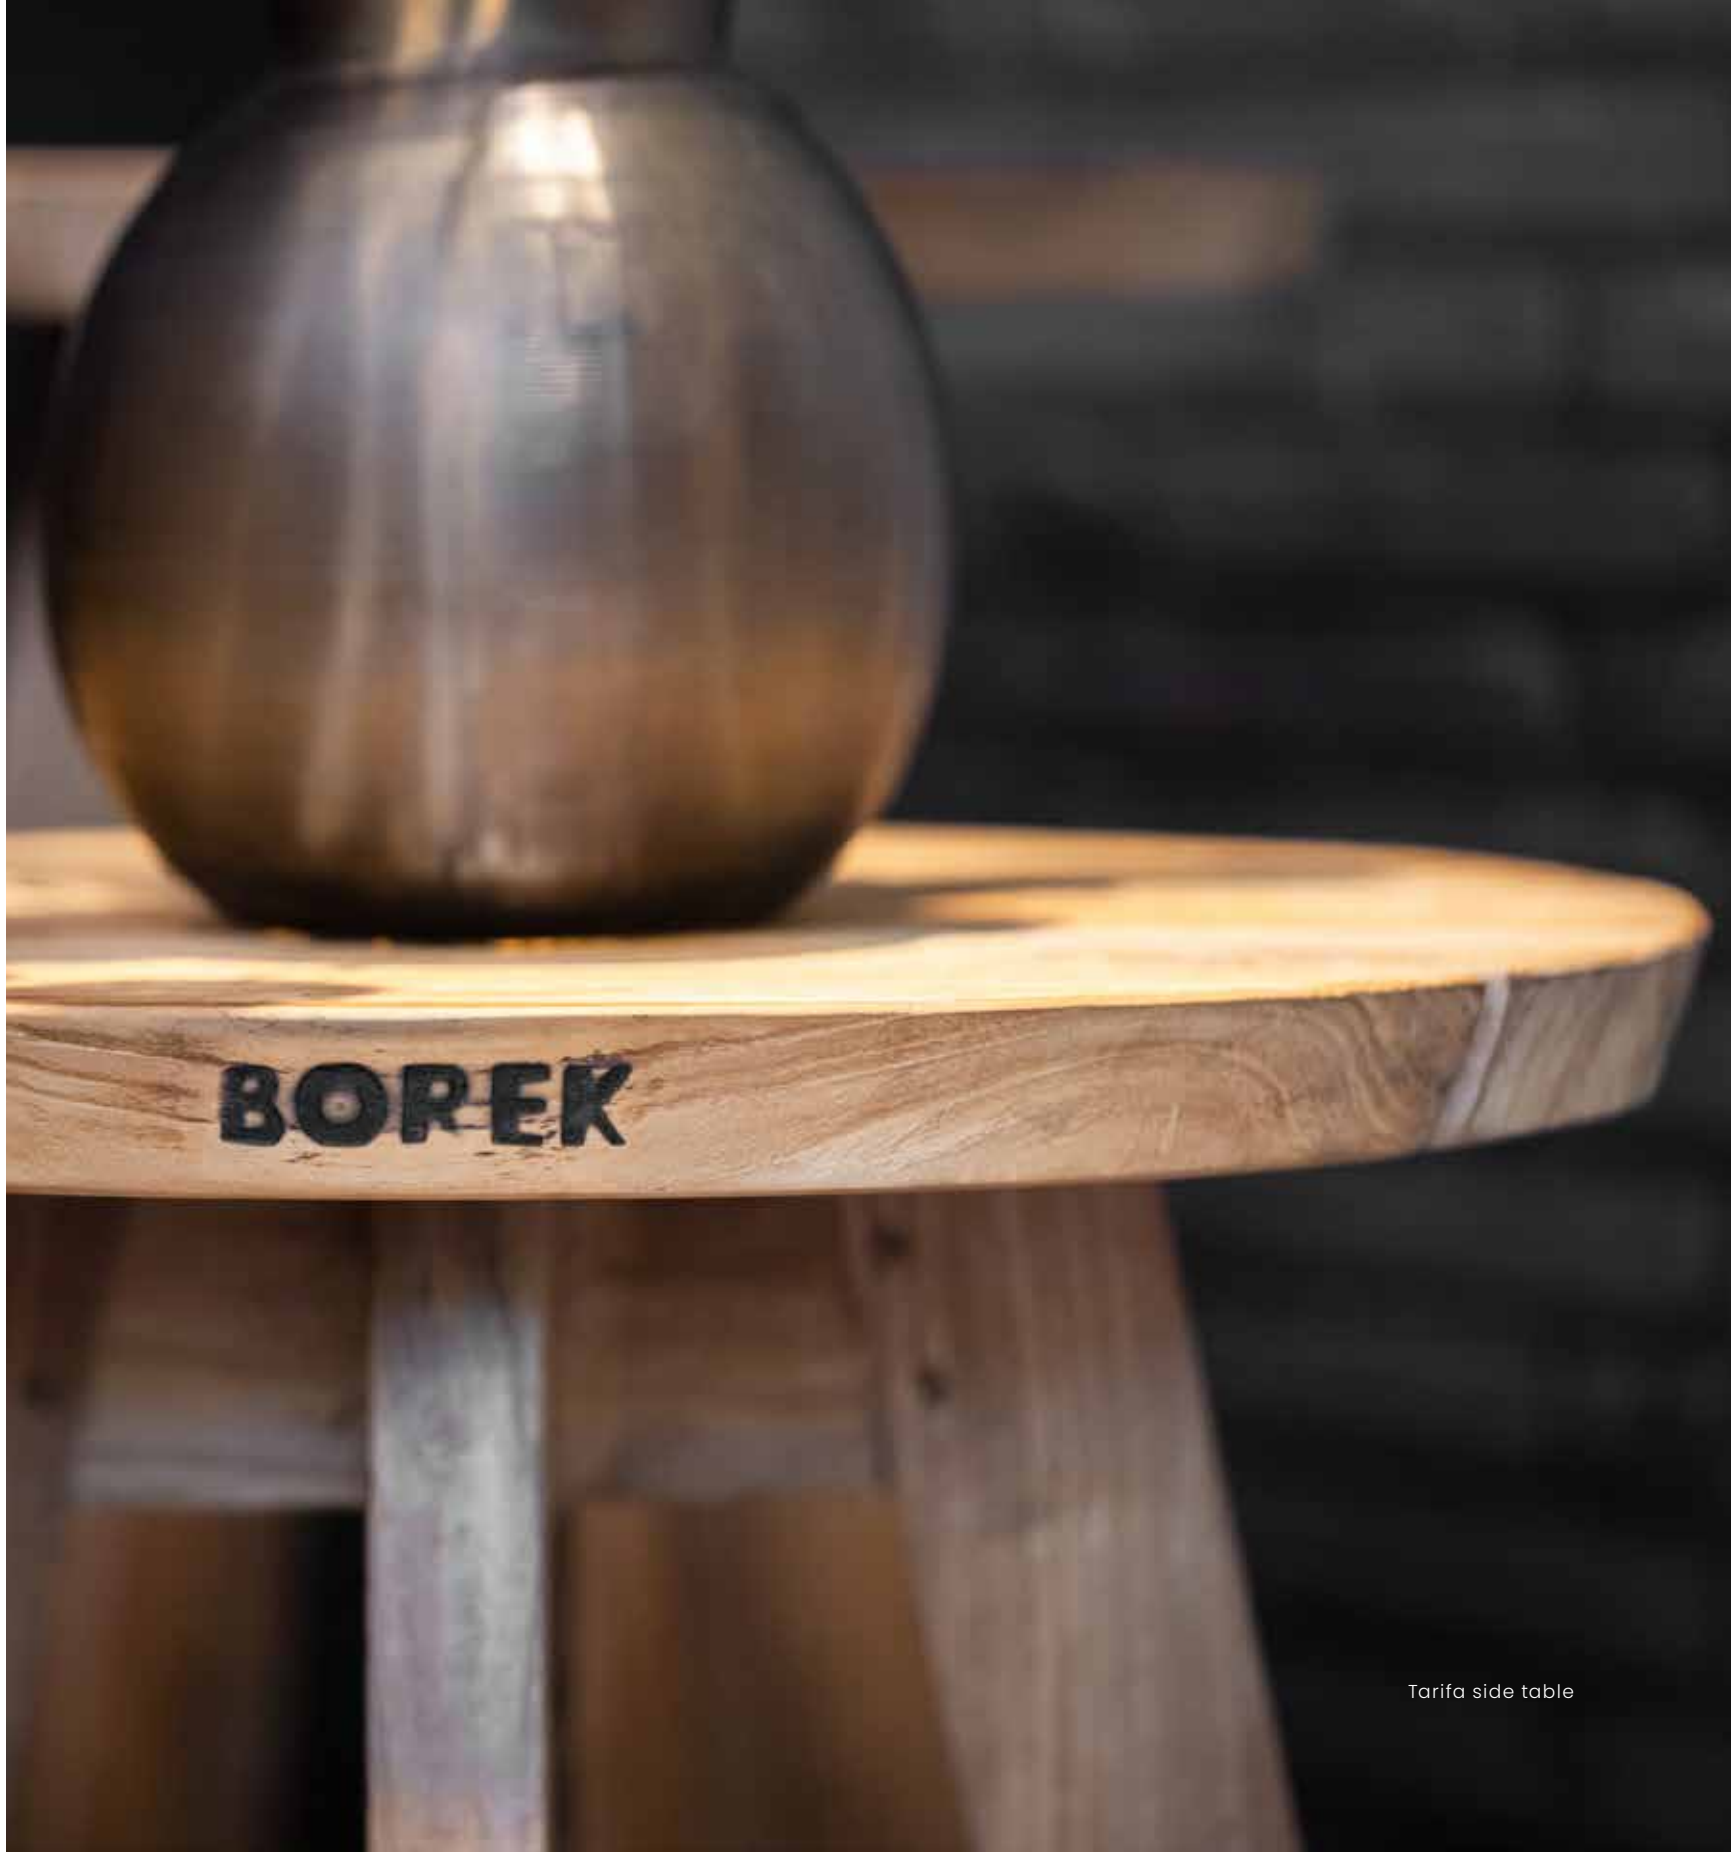

TARIFA SIDE TABLE

Dimensions

by Studio Borek

diameter ø 45,5 cm
height 42,5 cm

Colour

Reclaimed Teak

5590

£ 699,-

TARIFA SIDE TABLE

Dimensions

by Studio Borek

diameter ø 45,5 cm
height 57 cm

Colour

Reclaimed Teak

5591

£ 749,-

TARIFA COFFEE TABLE

Dimensions

by Studio Borek

diameter ø 80 cm
height 35 cm

Colour

Reclaimed Teak

5592

£ 1.099,-

Tarifa side table

TARIFA TABLE

Dimensions

by Studio Borek

diameter ø 70 cm
height 75 cm

Colour

Reclaimed Teak

5594

£ 1.099,-

TARIFA TABLE

Dimensions

by Studio Borek

l 70 x w 70 cm
height 75 cm

Colour

Reclaimed Teak

5595

£ 1.099,-

TARIFA COFFEE TABLE

Dimensions

by Studio Borek

l 80 x w 80 cm
height 35 cm

Colour

Reclaimed Teak

5593

£ 1.099,-