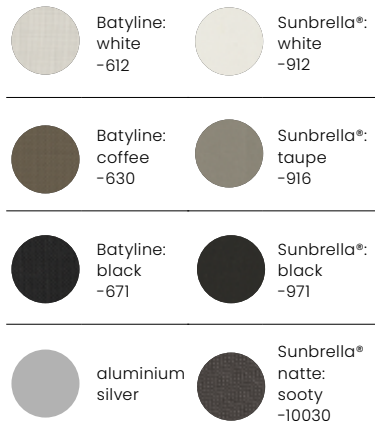

Colours

RODI

Dimensions

diameter ø 400 (Sunbrella®) ribs 8	2598	£ 3.799,-
	2586	
diameter ø 400 (Batyline) ribs 8	2599	£ 3.799,-
	2589	
diameter ø 400 (Sunbrella® natte) ribs 8	2599	£ 3.899,-
	2589	
350 x 350 (Sunbrella®) ribs 8	2590	£ 3.799,-
	2597	
350 x 350 (Batyline) ribs 8	2592	£ 3.799,-
	2591	
300 x 400 (Sunbrella®) ribs 8	2592	£ 3.799,-
	2591	
300 x 400 (Batyline) ribs 8	2592	£ 3.799,-

Cover: Sunbrella® with vent. or Batyline.
Frame: silver aluminium and with a crank system
Parasol will be delivered exclusive base.
The Rodi parasol has a tilt system and can be rotated 360° around the base.
With a single movement the parasol retracts aside the vertical pole avoiding to have to move the furniture underneath.

RODI WITH ALUMINIUM BASE

RODI ON GROUND ANCHOR WITH EXTENSION PART

DIMENSIONS (CM) RODI	A	B	C	D	E	F	H	L	M
diameter ø 400 cm	464	410	11	327	333	258	83	94	44
l 350 x w 350 cm	420	366	11	313	335	235	80	94	44
l 300 x w 400 cm	393	339	11	313	335	246	51	94	44
l 400 x w 300 cm	460	400	11	327	333	254	83	94	44