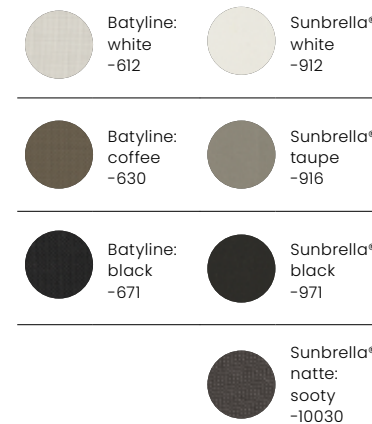

ARIZONA

Dimensions

Colours

	2062
200 x 200 (Sunbrella*) pole ø 50 ribs 4	£ 1.099,-
	2063
200 x 200 (Batyline) pole ø 50 ribs 4	£ 1.099,-
	2064
diameter ø 350 (Sunbrella*) pole ø 50 ribs 8	£ 1.599,-
	2065
diameter ø 350 (Batyline) pole ø 50 ribs 8	£ 1.599,-
	2066
300 x 300 (Sunbrella*) pole ø 50 ribs 8	£ 1.599,-
	2067
300 x 300 (Batyline) pole ø 50 ribs 8	£ 1.599,-

Cover: Sunbrella® or Batyline.
Cover Sunbrella® with vent.
Frame: graphite aluminium, pole one piece and with four pulleys.

Colours

REFLEX

Dimensions

200 x 200 (Sunbrella*) pole ø 50 ribs 4	£ 1.099,-
	2049
200 x 200 (Batyline) pole ø 50 ribs 4	£ 1.099,-
	2050
diameter ø 350 (Sunbrella*) pole ø 50 ribs 8	£ 1.599,-
	2051
diameter ø 350 (Batyline) pole ø 50 ribs 8	£ 1.599,-
	2052
300 x 300 (Sunbrella*) pole ø 50 ribs 8	£ 1.599,-
	2053
300 x 300 (Batyline) pole ø 50 ribs 8	£ 1.599,-
	2057
300 x 300 (Sunbrella* natté) pole ø 50 ribs 8	£ 1.699,-
	2055
300 x 400 (Sunbrella* taupe) pole ø 50 ribs 8*	£ 2.399,-
	2056
300 x 400 (Batyline black) pole ø 50 ribs 8*	£ 2.399,-

Cover: Sunbrella® or Batyline.
Cover Sunbrella® with vent.
Frame: silver aluminium, pole one piece and with four pulleys.

*The telescopic action allows the parasol to be closed without removing the furniture underneath.