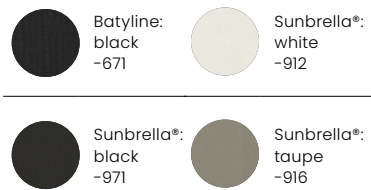

Cover: Sunbrella* or Batyline.
Cover Sunbrella* with vent.
Frame: white aluminium, pole one piece and with four pulleys.

ARIZONA

Dimensions

Colours

	2062
200 x 200 (Sunbrella*) pole ø 50 ribs 4	£ 1.099,-
	2063
200 x 200 (Batyline) pole ø 50 ribs 4	£ 1.099,-
	2064
diameter ø 350 (Sunbrella*) pole ø 50 ribs 8	£ 1.599,-
	2065
diameter ø 350 (Batyline) pole ø 50 ribs 8	£ 1.599,-
	2066
300 x 300 (Sunbrella*) pole ø 50 ribs 8	£ 1.599,-
	2067
300 x 300 (Batyline) pole ø 50 ribs 8	£ 1.599,-