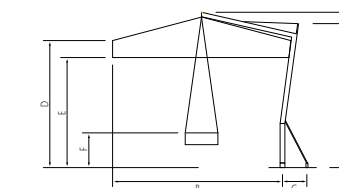

DUO ON GROUND ANCHOR WITH EXTENSION PART

DIMENSIONS (CM) DUO	A	B	C	D	E	F	G	H
700 x 345 cm	380	326	52	275	245	75	311	339