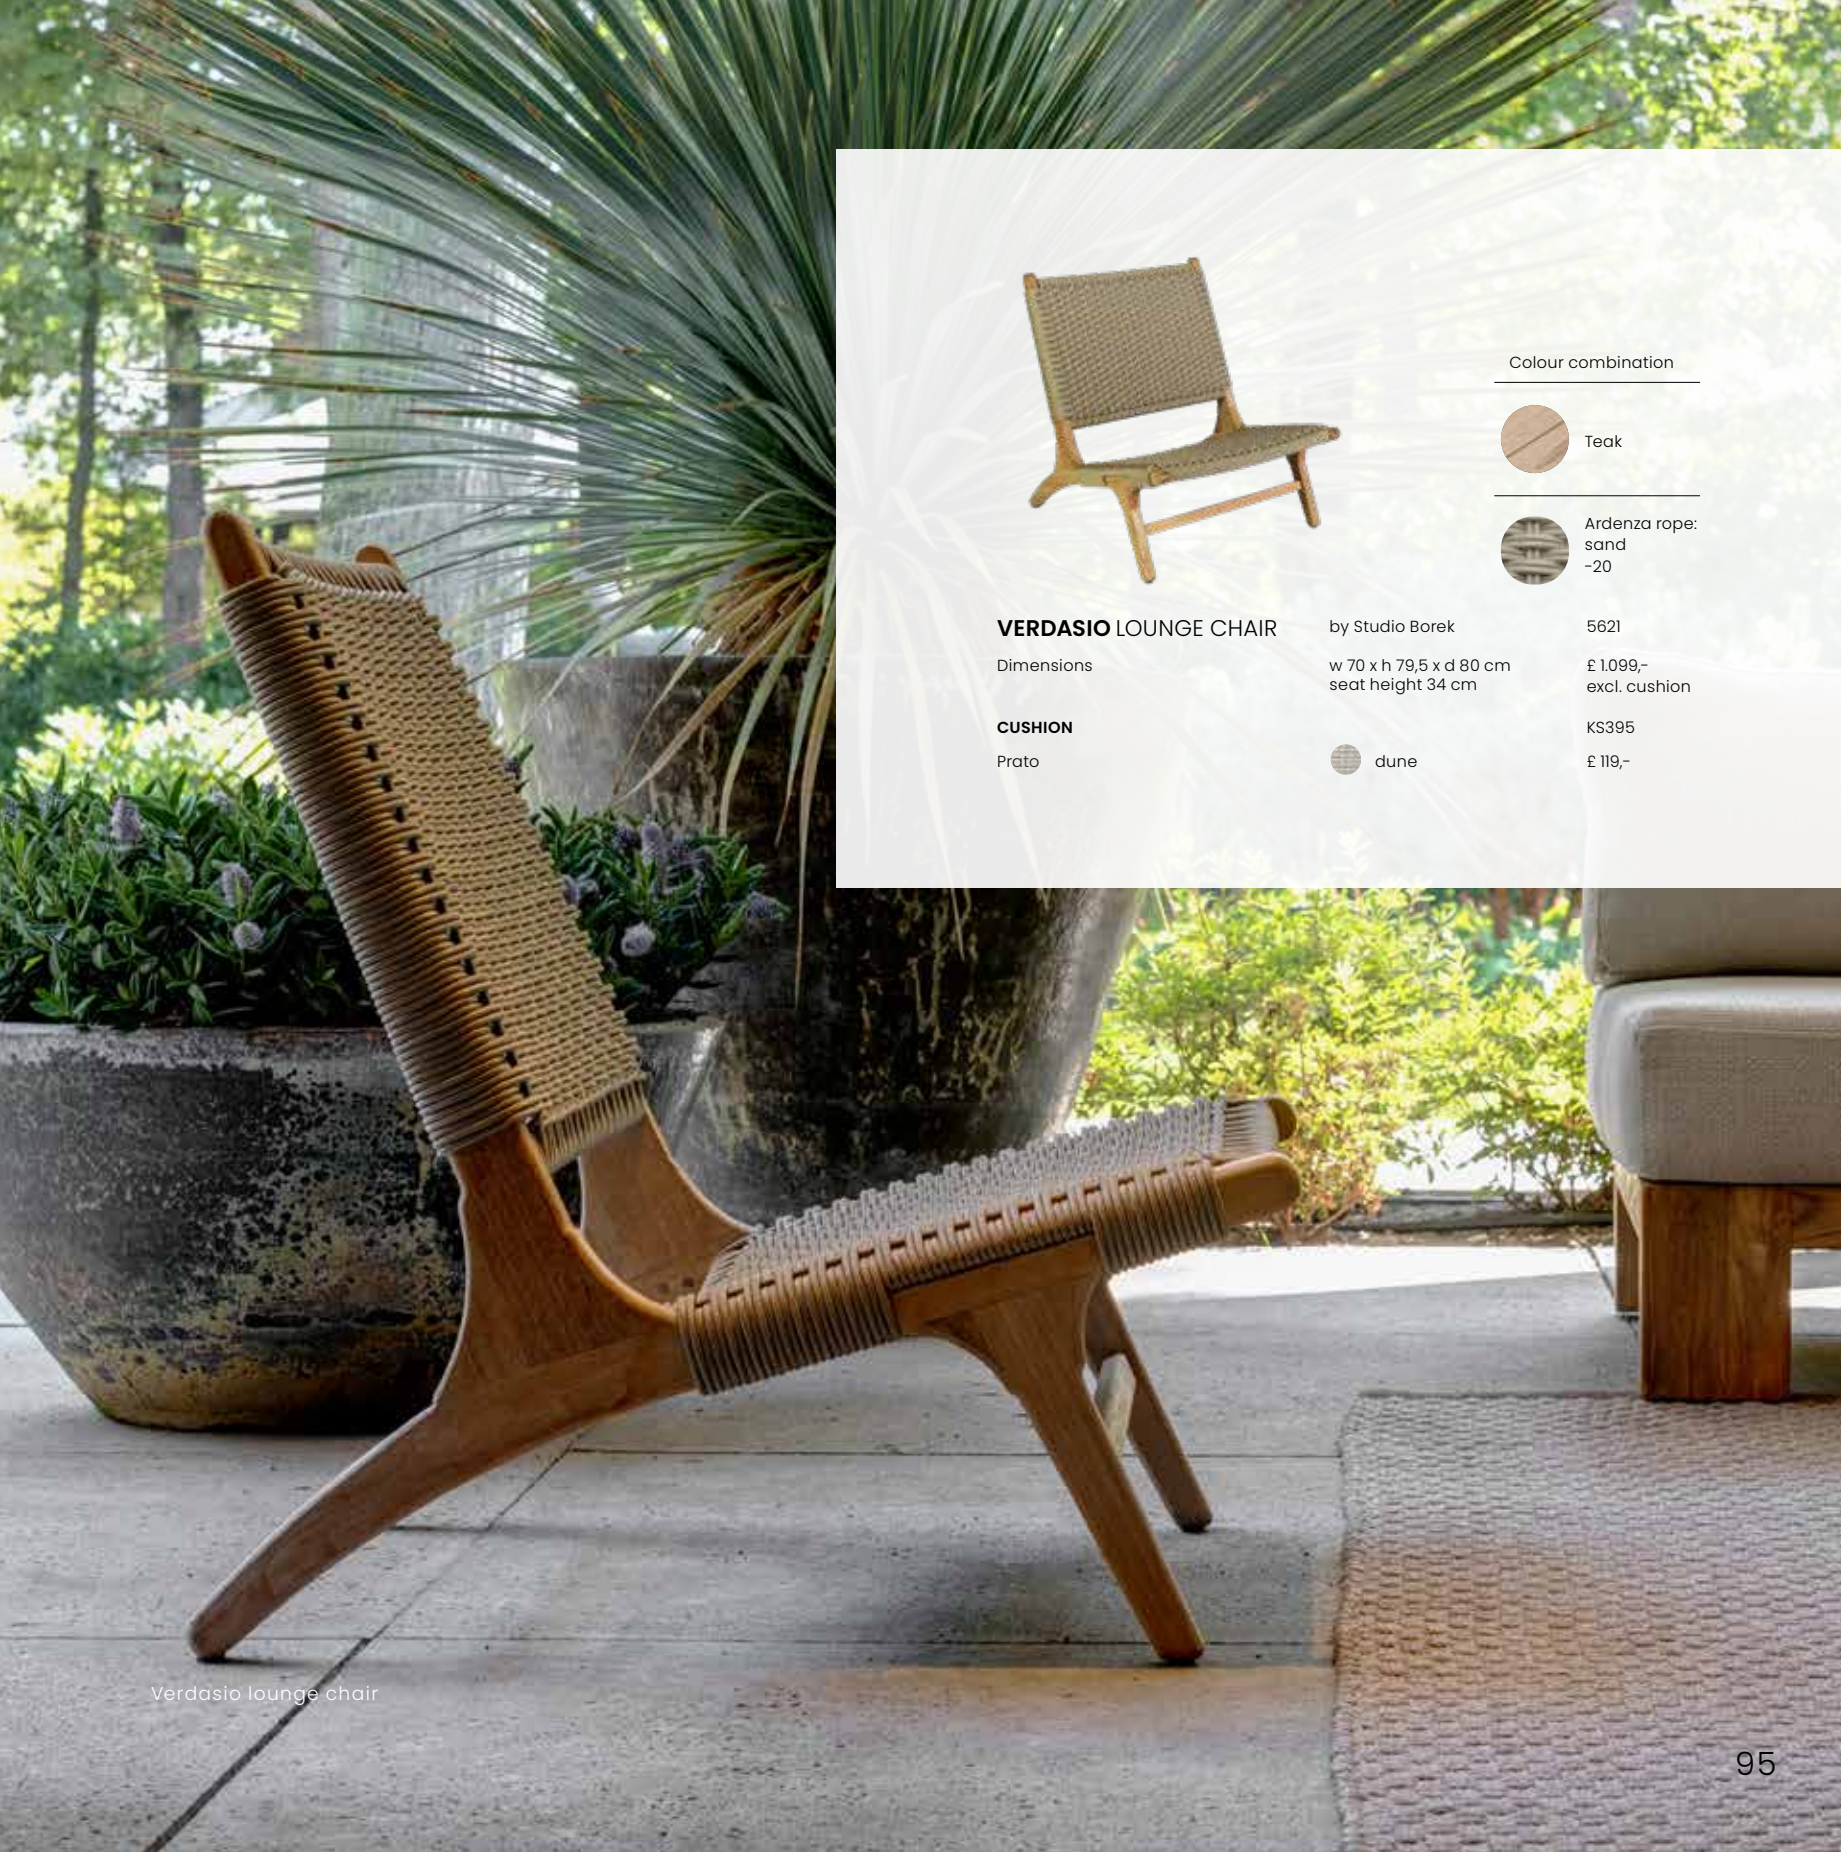

CHEPRI TABLE
by Hugo de Ruiter
Dimensions
l 315 x w 100 cm
height 75 cm

Colour
Teak

5688
£ 8.498,-

VERDASIO LOUNGE CHAIR
by Studio Borek
Dimensions
w 70 x h 79,5 x d 80 cm
seat height 34 cm

CUSHION
Prato

Colour combination
Teak
Ardenza rope: sand -20

5621
£ 1.099,-
excl. cushion
KS395
£ 119,-

dune

Verdasio lounge chair