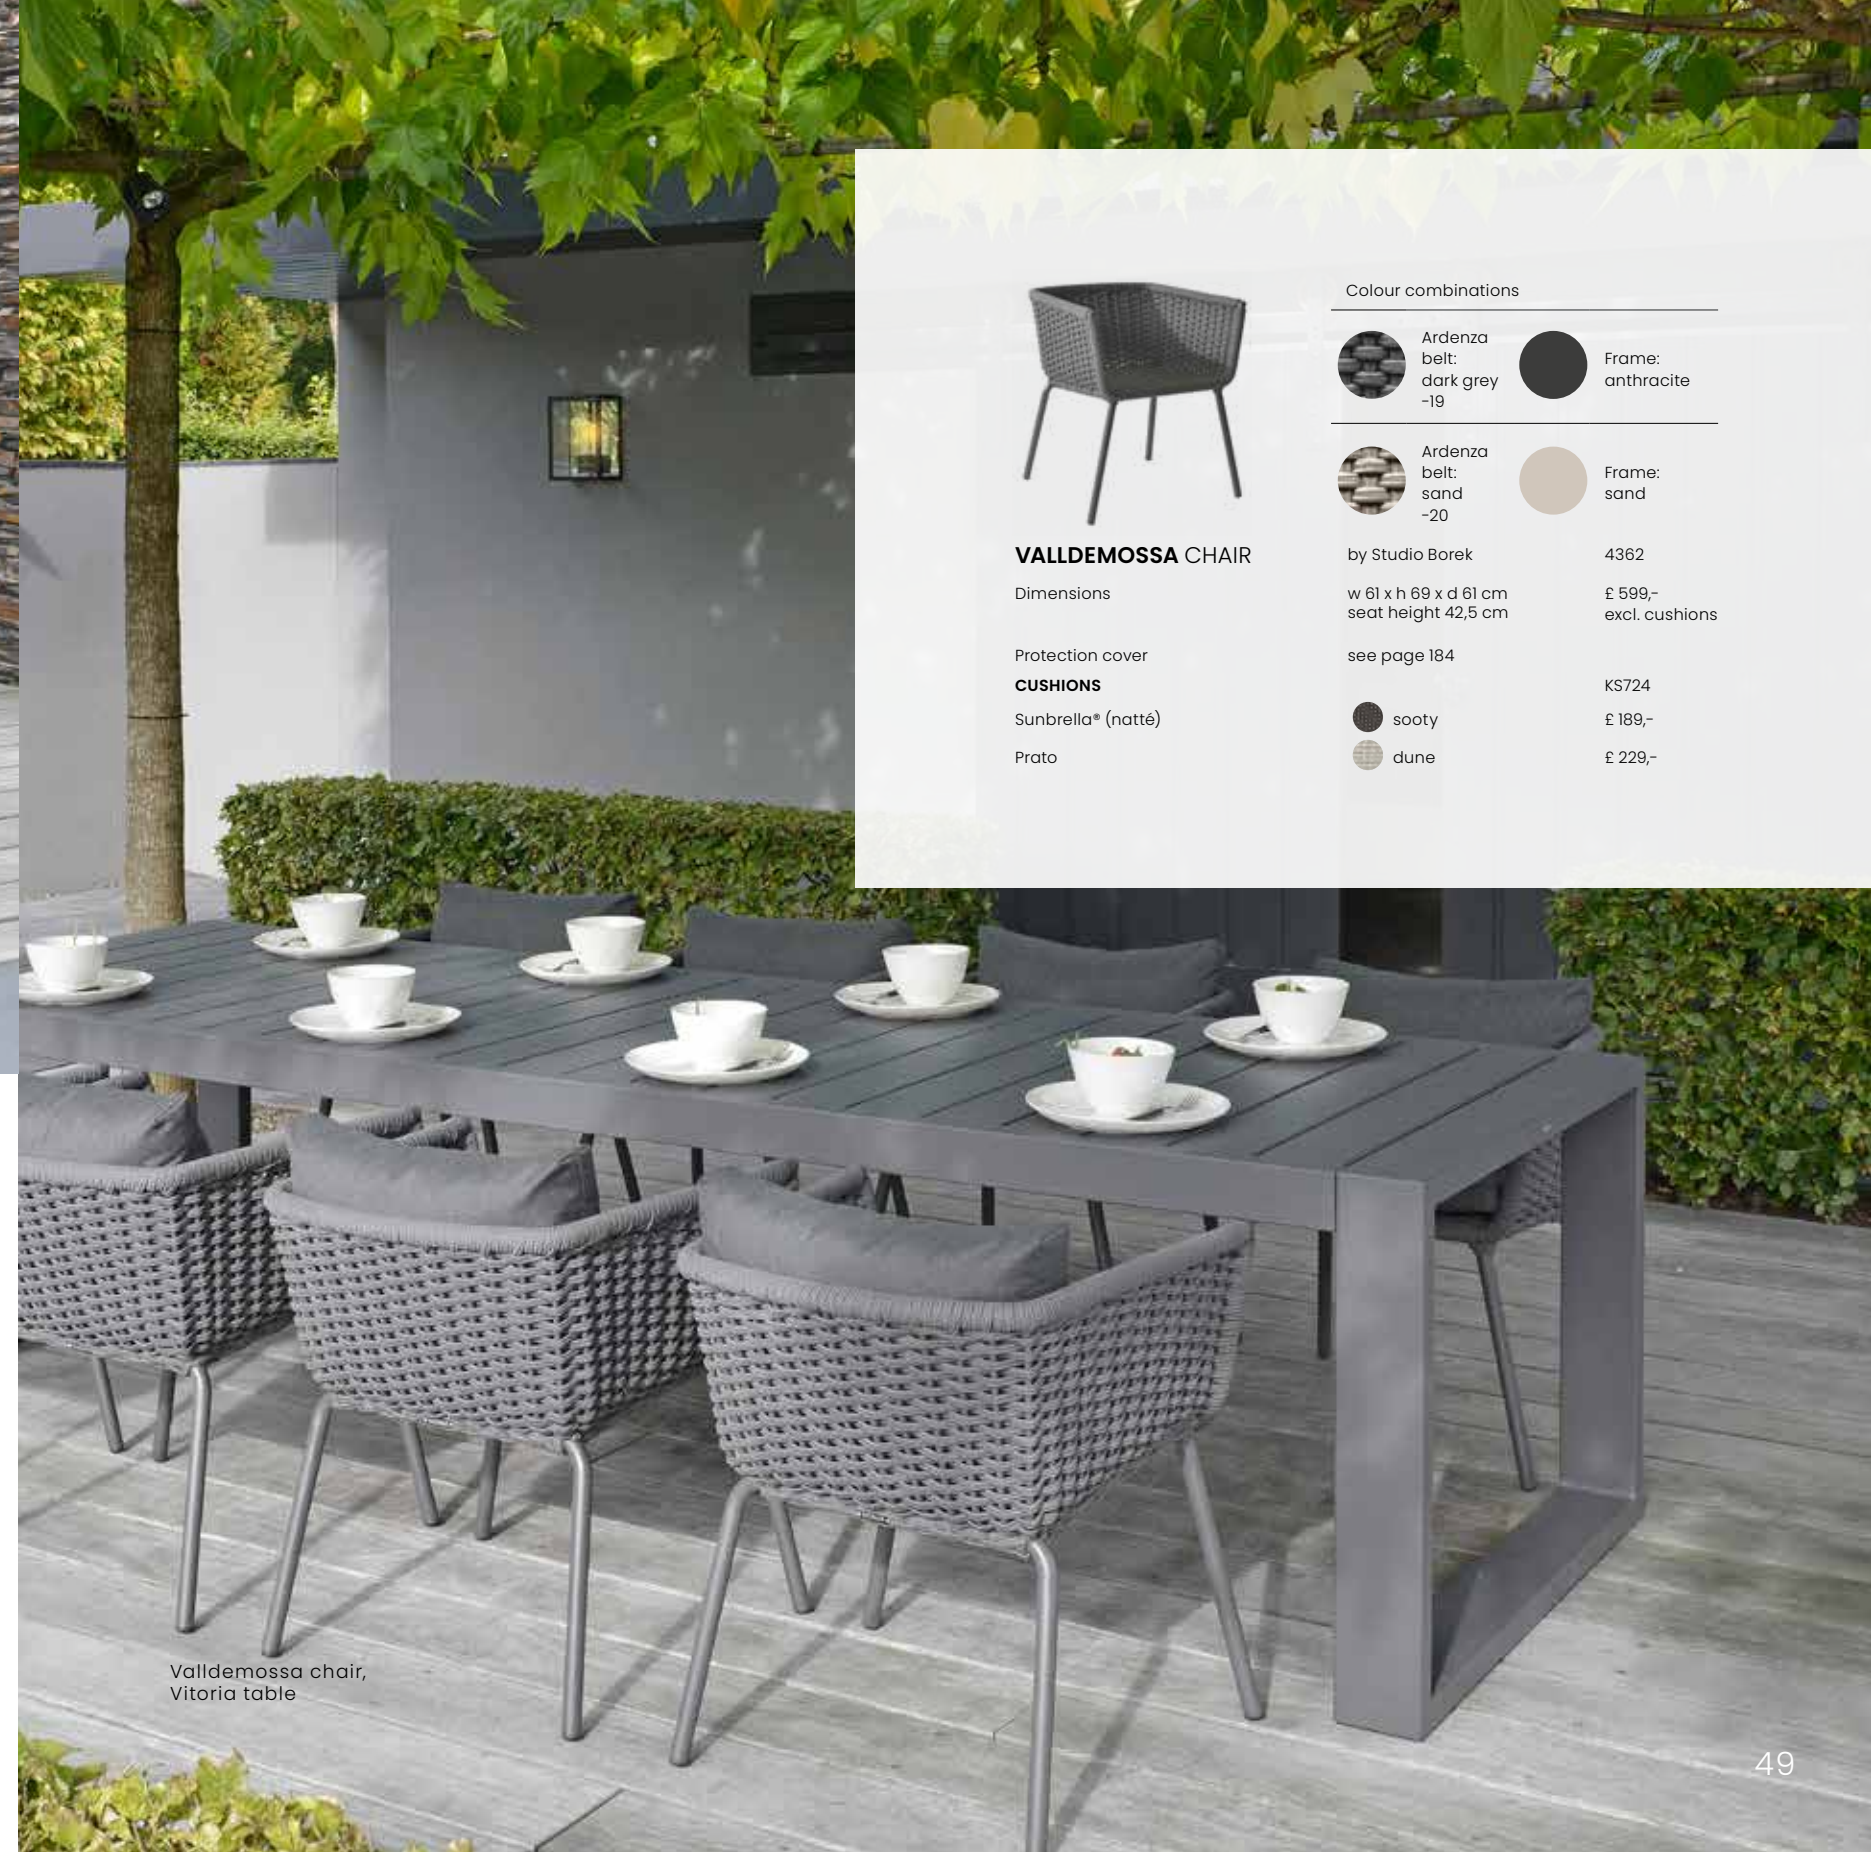

Valldemossa lounge chair and sofa
Cadiz coffee table

VALLDEMOSSA CHAIR

Dimensions
w 61 x h 69 x d 61 cm
seat height 42,5 cm

Protection cover
CUSHIONS
Sunbrella® (natté)
Prato

Colour combinations

	Ardenza belt: dark grey -19		Frame: anthracite
	Ardenza belt: sand -20		Frame: sand

by Studio Borek 4362

£ 599,-
excl. cushions

see page 184

	sooty	KS724
	dune	£ 189,- £ 229,-

Valldemossa chair,
Vitoria table

VALLDEMOSSA LOUNGE CHAIR

Dimensions

Protection cover

CUSHIONS

Sunbrella® (natté) / all weather

Prato / all weather

Colour combinations

Ardenza belt:
dark grey
-19

Frame:
anthracite

Ardenza belt:
sand
-20

Frame:
sand

by Studio Borek

4360

w 92,5 x h 78 x d 76 cm
seat height 39 cm*

see page 184

KS718-AW

£ 2.198,-
incl. cushions

£ 2.298,-
incl. cushions

sooty

dune

VALLDEMOSSA SOFA

Dimensions

Protection cover

CUSHIONS

Sunbrella® (natté) / all weather

Prato / all weather

Colour combinations

Ardenza belt:
dark grey
-19

Frame:
anthracite

Ardenza belt:
sand
-20

Frame:
sand

by Studio Borek

4361

w 198,5 x h 78 x d 76 cm
seat height 39 cm*

see page 184

KS719-AW

£ 3.498,-
incl. cushions

£ 3.698,-
incl. cushions

sooty

dune