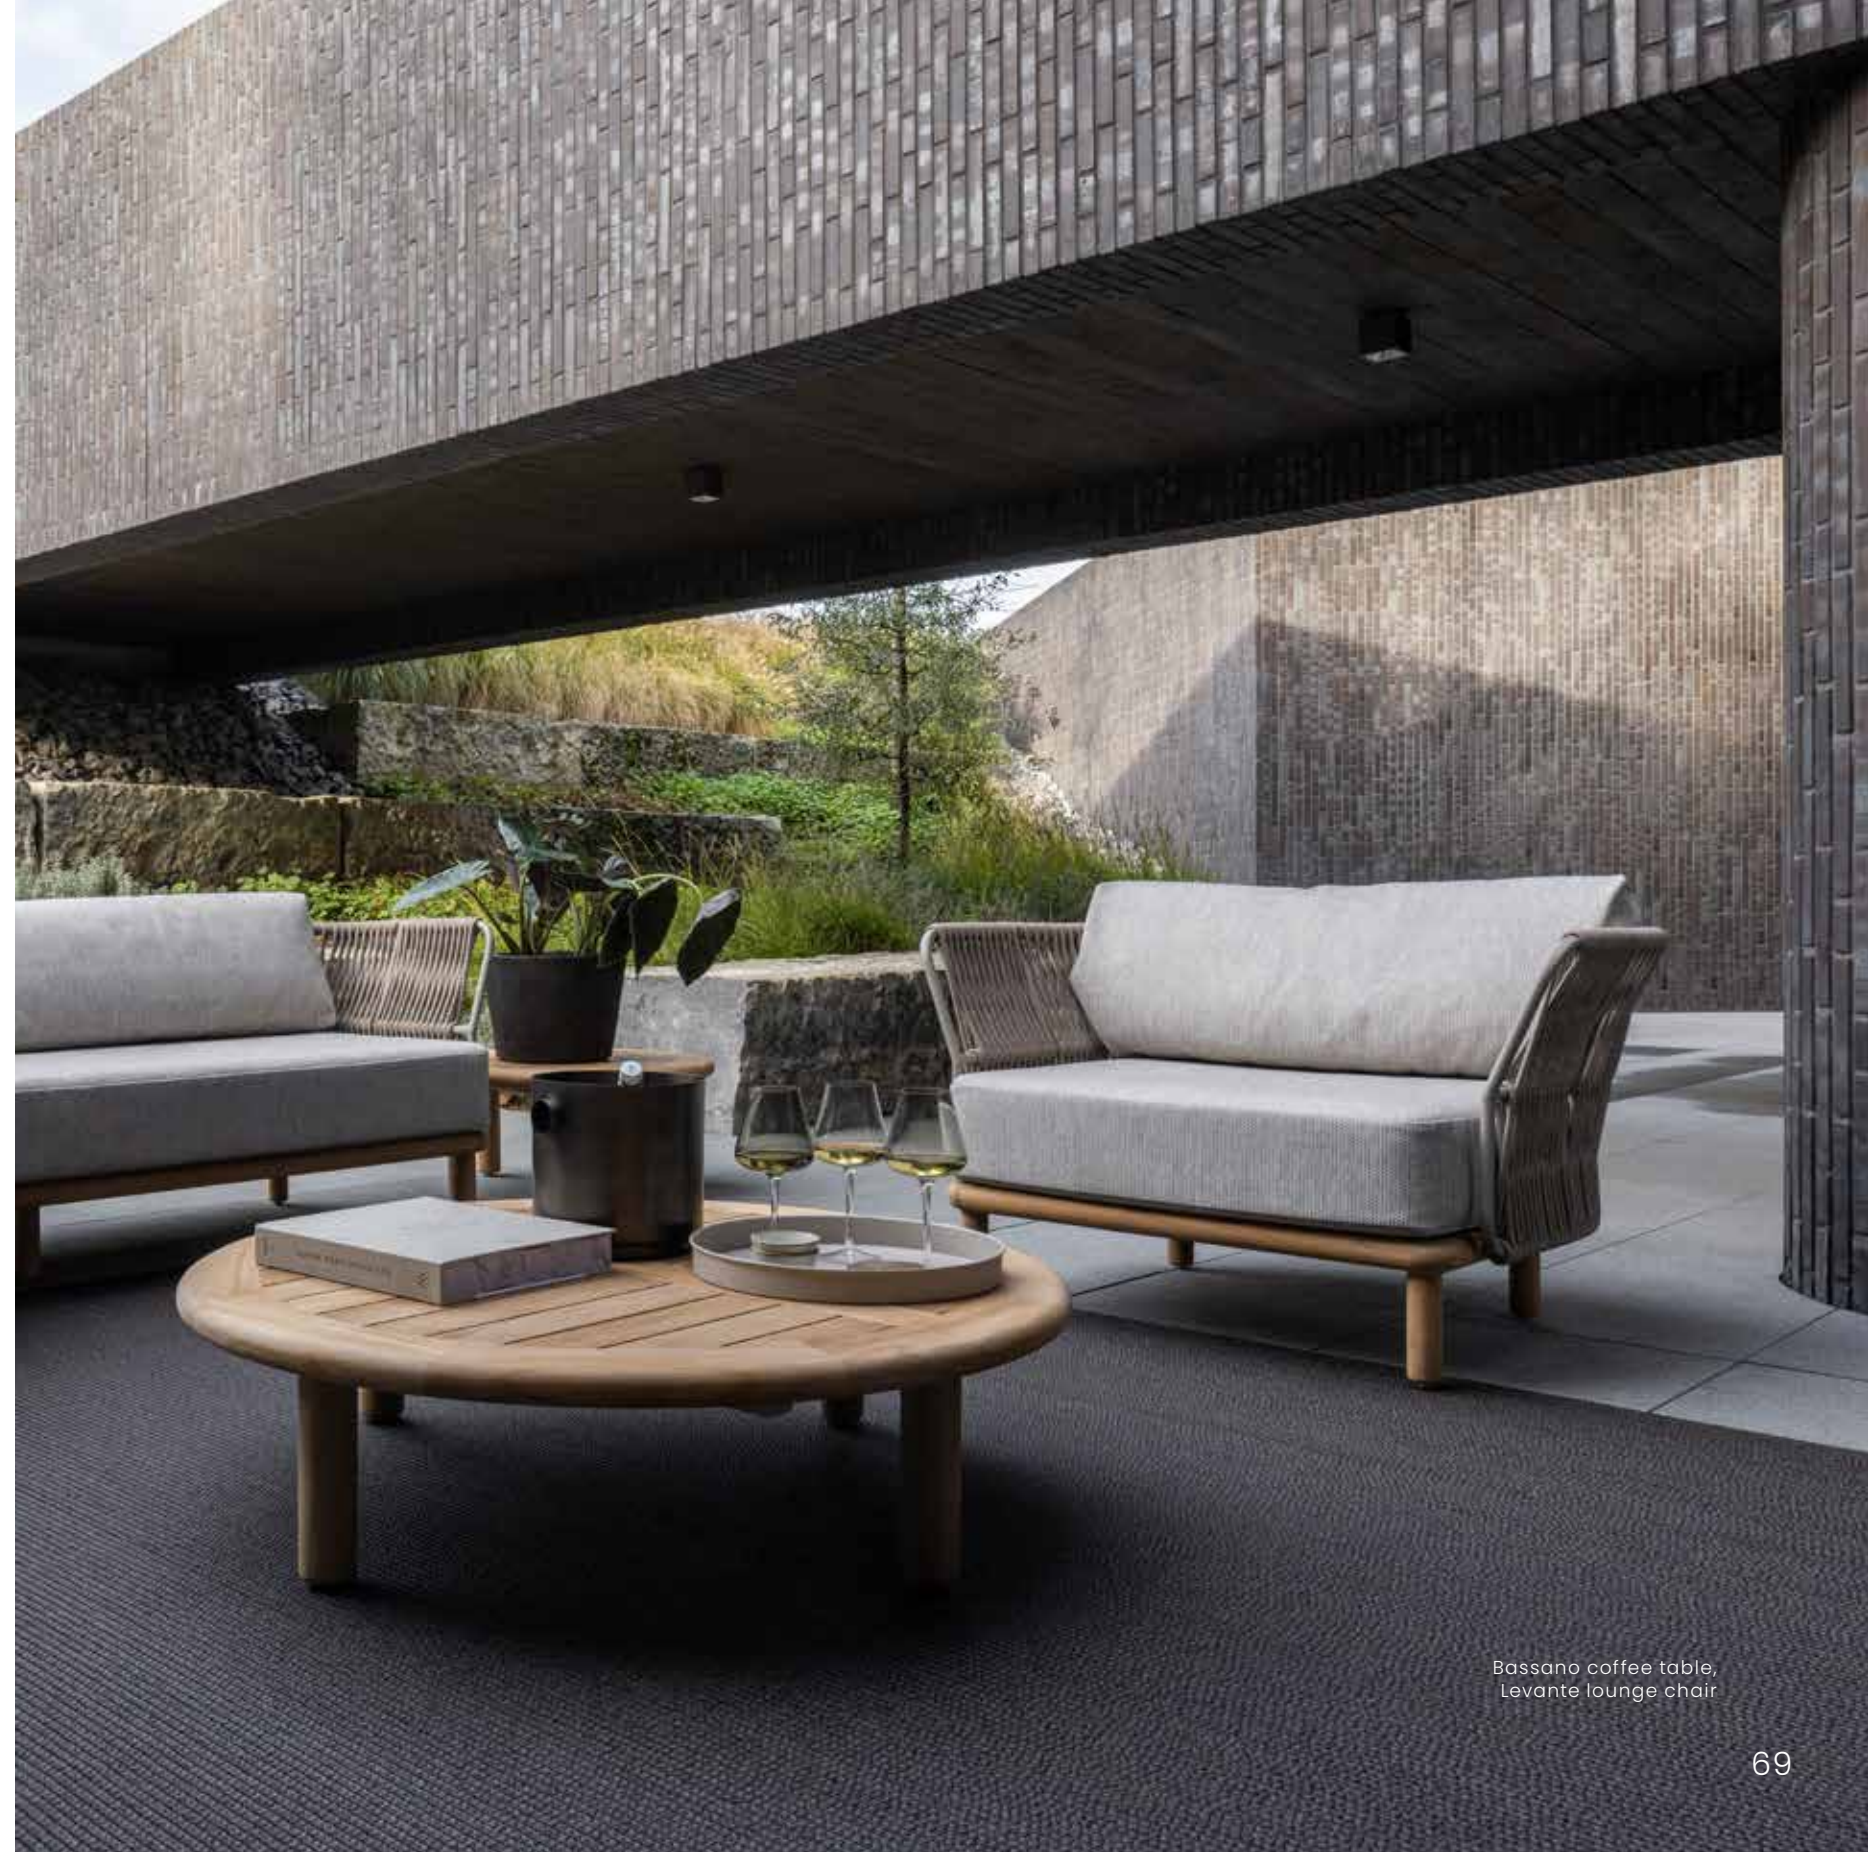

Bassano coffee table,
Levante lounge chair