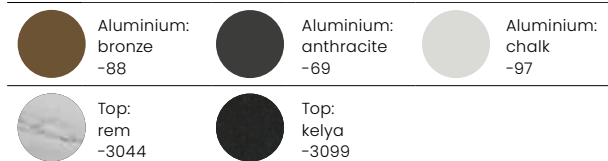

LEXX HIGH DINING TABLE by Frans van Rens 6532-7559
Dimensions 1 320 x w 100 x h 95 cm £ 8.499,-

Colour combinations