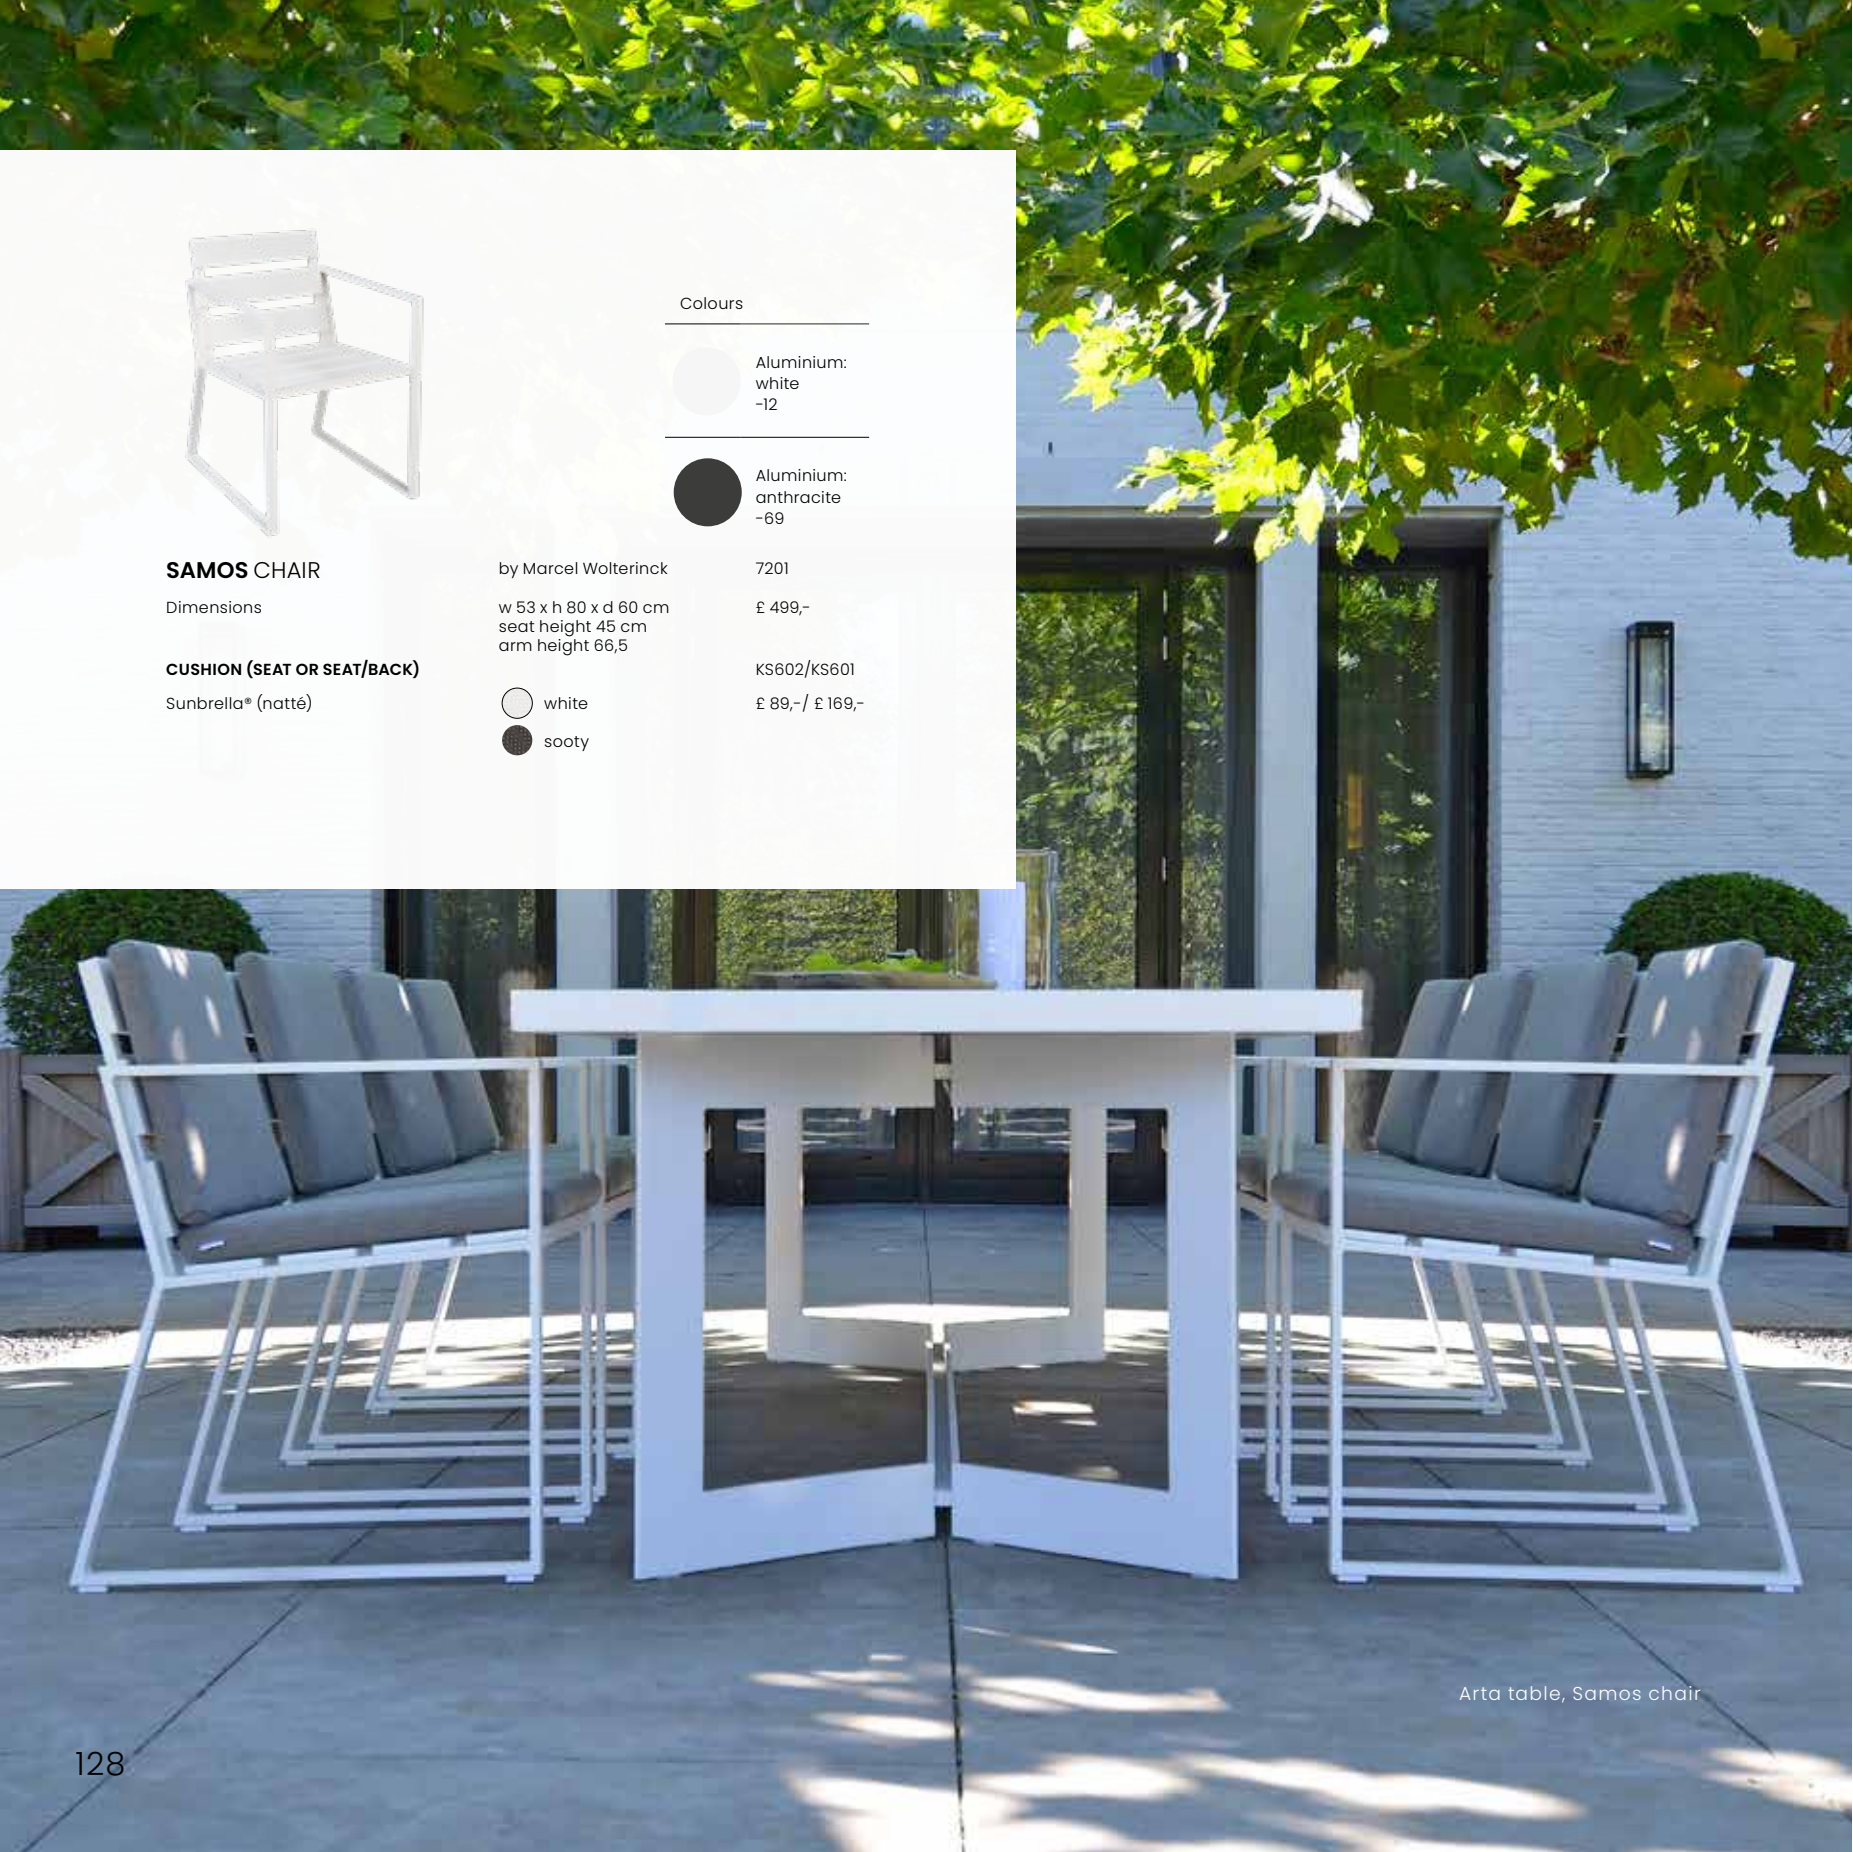

Aluminium:
anthracite
-69

MURCIA COFFEE TABLE

Dimensions

by Marcel Wolterinck 7528
1 89,5 x w 89,5 x h 39,5 cm £ 1.598,-

Colours

Aluminium:
white
-12

Aluminium:
anthracite
-69

* including cushion