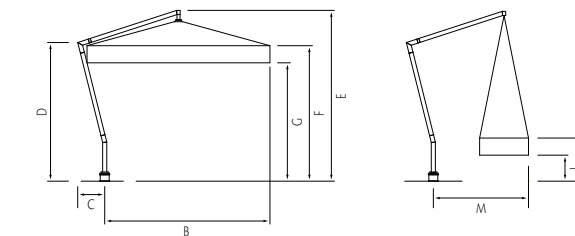

ISCHIA ON GROUND ANCHOR WITH EXTENSION PART