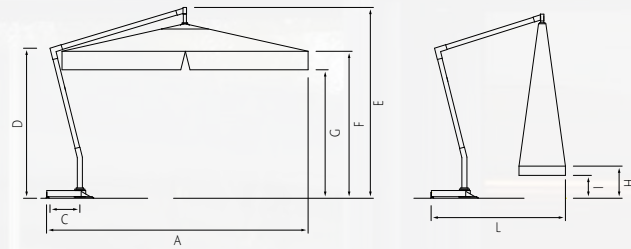

Capri parasol,
Chepri table and chair

CAPRI WITH ALUMINIUM BASE