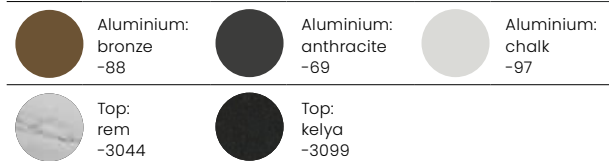

LEXX TABLE by Frans van Rens 6531-7559
Dimensions 1 320 x w 100 x h 75 £ 7.999,-

Colour combinations