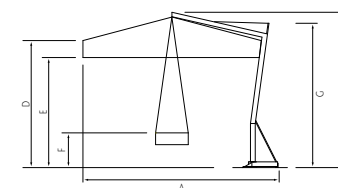

DUO WITH ALUMINIUM BASE