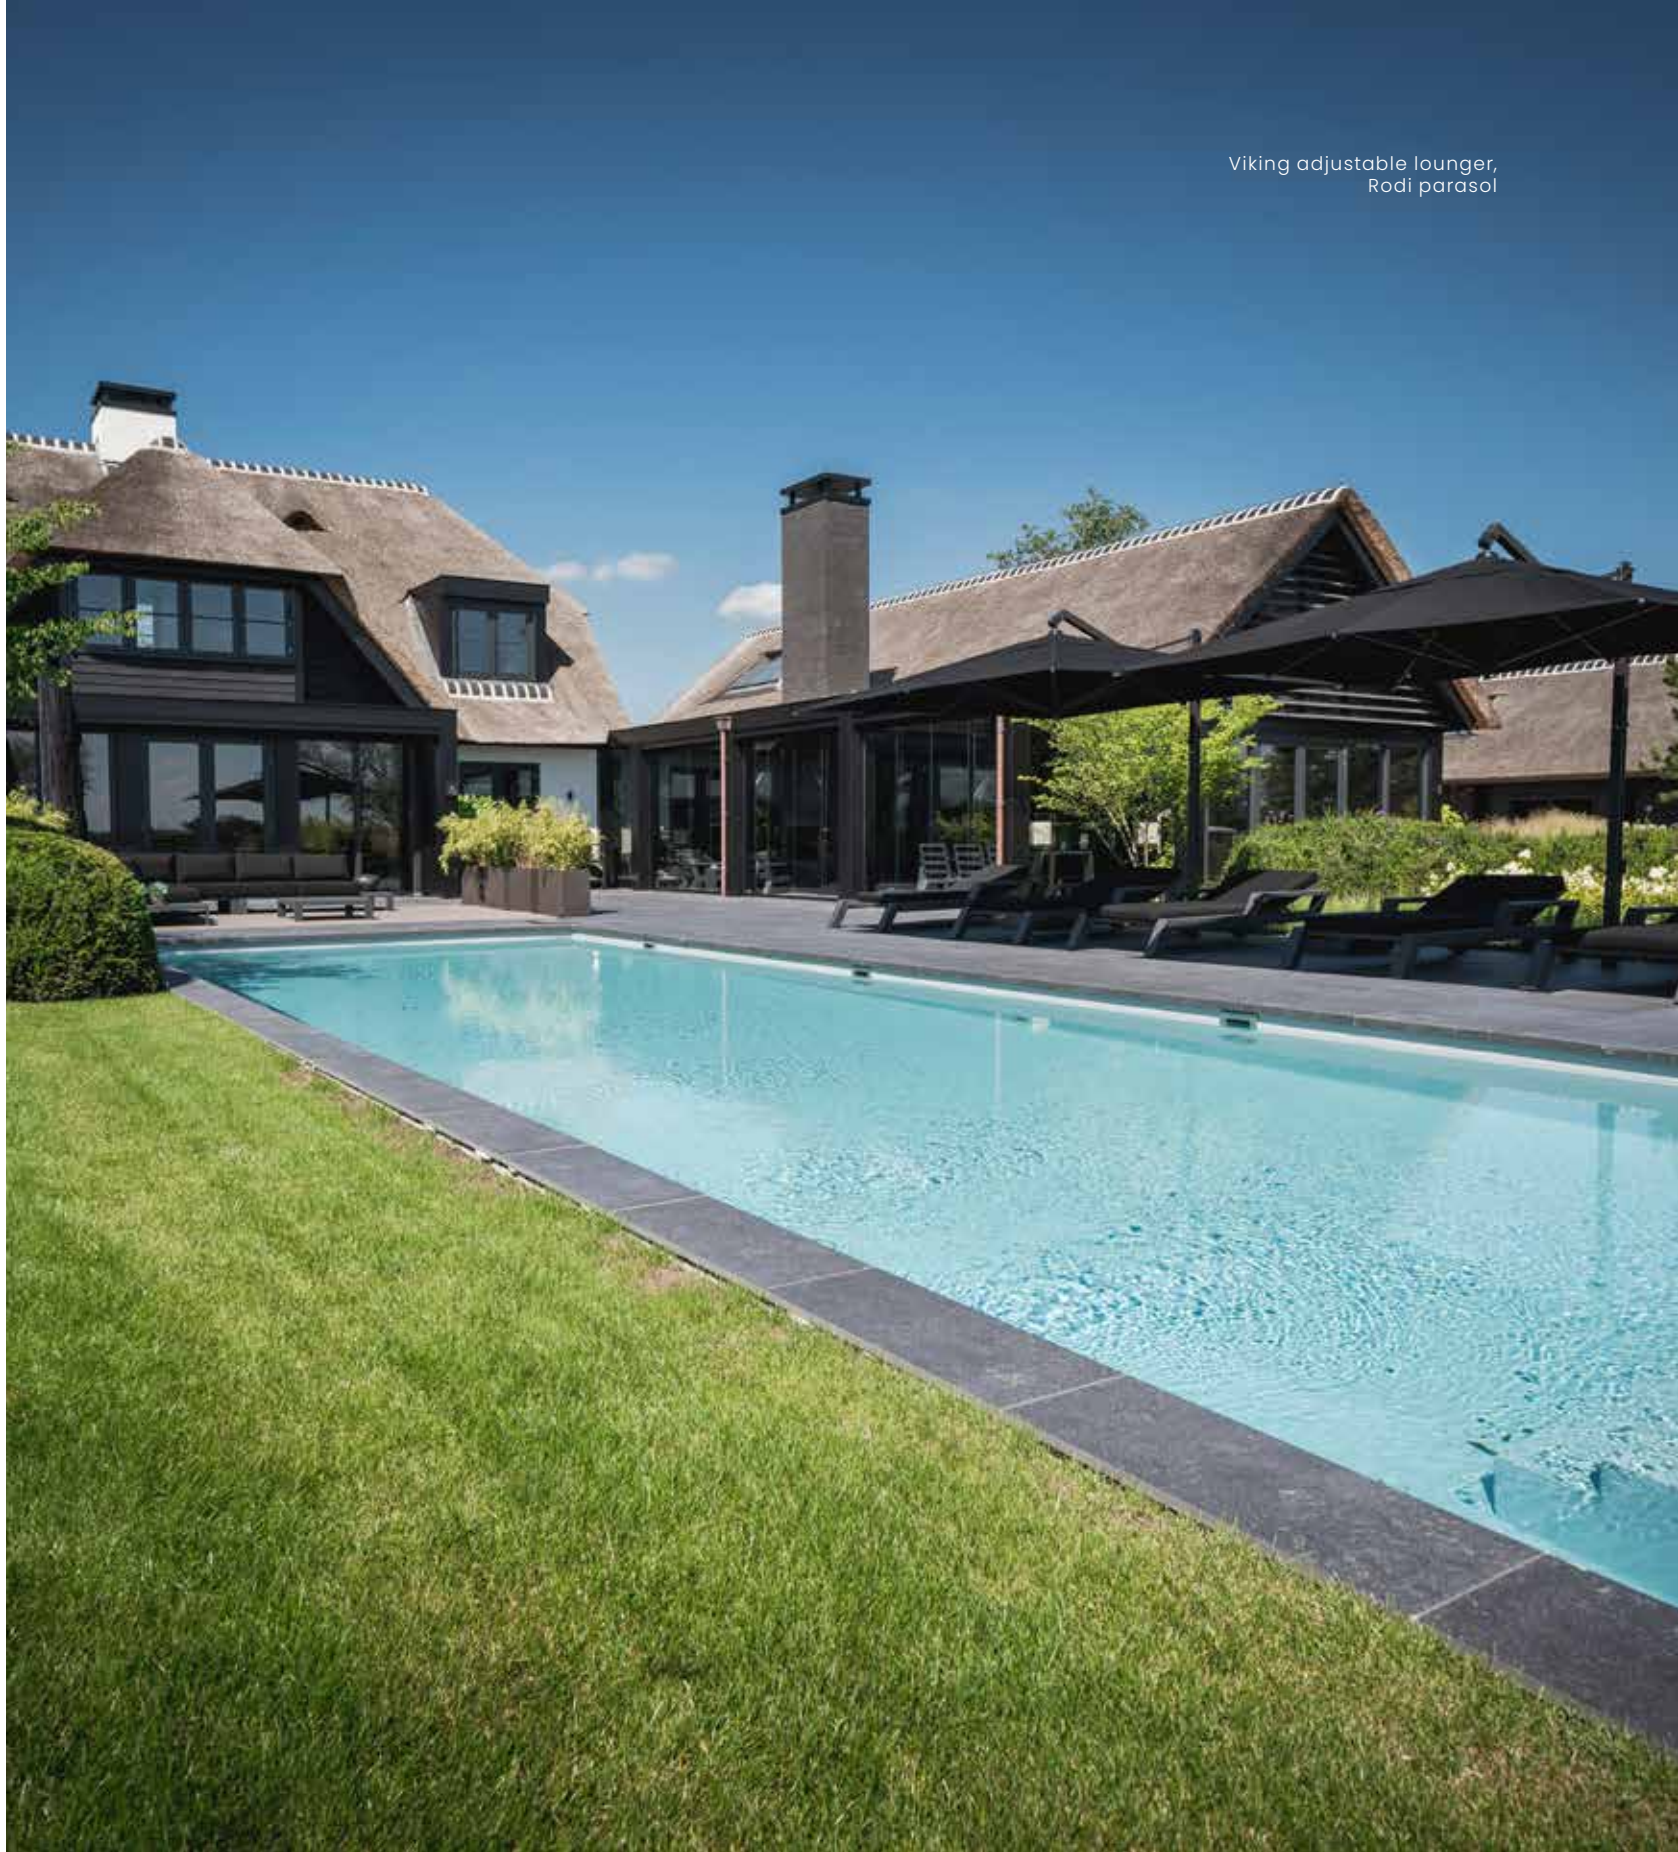

Colours

- aluminium: graphite
   Sunbrella®: white -912
- Batyline: black -671
   Sunbrella®: taupe -916
- Sunbrella®: ecru -913
- Sunbrella®: black -971

RODI

Dimensions

350 x 350 (Sunbrella®) ribs 8	2581	£ 3.799,-
	2582	
350 x 350 (Batyline) ribs 8	£ 3.799,-	
	2583	
300 x 400 (Sunbrella®) ribs 8	£ 3.799,-	
	2584	
300 x 400 (Batyline®) ribs 8	£ 3.799,-	
	2783	
400 x 300 (Sunbrella®) ribs 8	£ 3.799,-	
	2784	
400 x 300 (Batyline) ribs 8	£ 3.799,-	

Cover: Sunbrella® with vent. or Batyline.
Frame: graphite aluminium and with a crank system.
Parasol will be delivered exclusive base.
The Rodi parasol has a tilt system and can be rotated 360° around the base.
With a single movement the parasol retracts aside the vertical pole avoiding to have to move the furniture underneath.

Viking adjustable lounger,
Rodi parasol

Colours

- aluminium: white
   Sunbrella®: white -912
- Batyline: white -671

RODI

Dimensions

350 x 350 (Sunbrella®) ribs 8	2593	£ 3.799,-
	2594	
350 x 350 (Batyline) ribs 8	£ 3.799,-	
	2595	
300 x 400 (Sunbrella®) ribs 8	£ 3.799,-	
	2596	
300 x 400 (Batyline) ribs 8	£ 3.799,-	

Cover: Sunbrella® with vent. or Batyline.
Frame: white aluminium and with a crank system.
Parasol will be delivered exclusive base.
The Rodi parasol has a tilt system and can be rotated 360° around the base.
With a single movement the parasol retracts aside the vertical pole avoiding to have to move the furniture underneath.