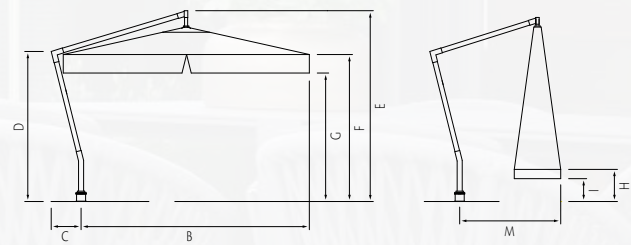

CAPRI ON GROUND ANCHOR WITH EXTENSION PART

DIMENSIONS (CM) CAPRI	A	B	C	D	E	F	G	H	I	L	M
diameter ø 400 cm	440	386	47	241	310	235	205	50	20	220	166
l 350 x w 350 cm	357	276	47	241	310	235	205	50	20	220	166
l 300 x w 400 cm	340	286	47	241	310	235	205	50	20	220	166
l 400 x w 300 cm	446	386	47	241	310	235	205	50	20	220	166

Colours

- Batyline: white -612
  Sunbrella®: white -912
- Batyline: coffee -630
  Sunbrella®: taupe -916
- Batyline: black -671
  Sunbrella®: black -971
- aluminium silver