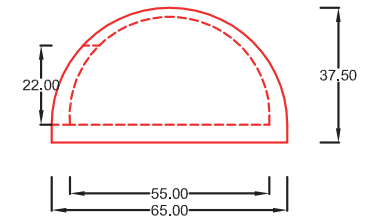

Front View

Side View

Overhead View

External Dimensions Fuego Wood-Fired Oven 65

Internal Dimensions Fuego Wood-Fired Oven 65

### Oven Flue

Front View

Side View

Overhead View