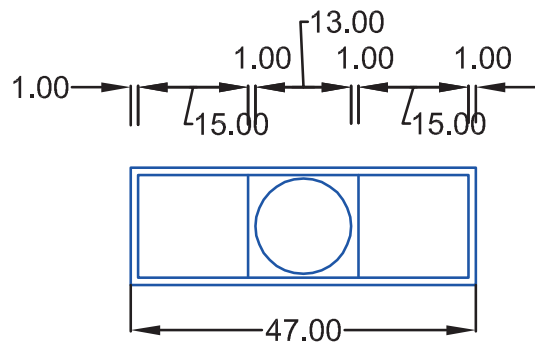

Front View

Side View

Overhead View

External Dimensions Fuego Wood-Fired Oven 65

Internal Dimensions Fuego Wood-Fired Oven 65

### Oven Flue

Front View

Side View

Overhead View