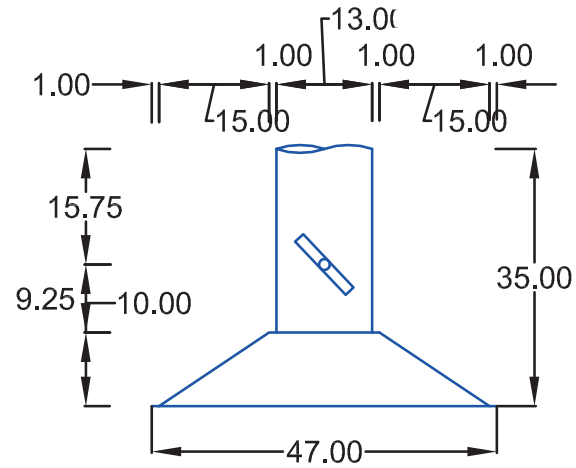

Front View

Side View

Overhead View

External Dimensions Fuego Wood-Fired Oven 65

Internal Dimensions Fuego Wood-Fired Oven 65

### Oven Flue

Front View

Side View

Overhead View

### Oven Door