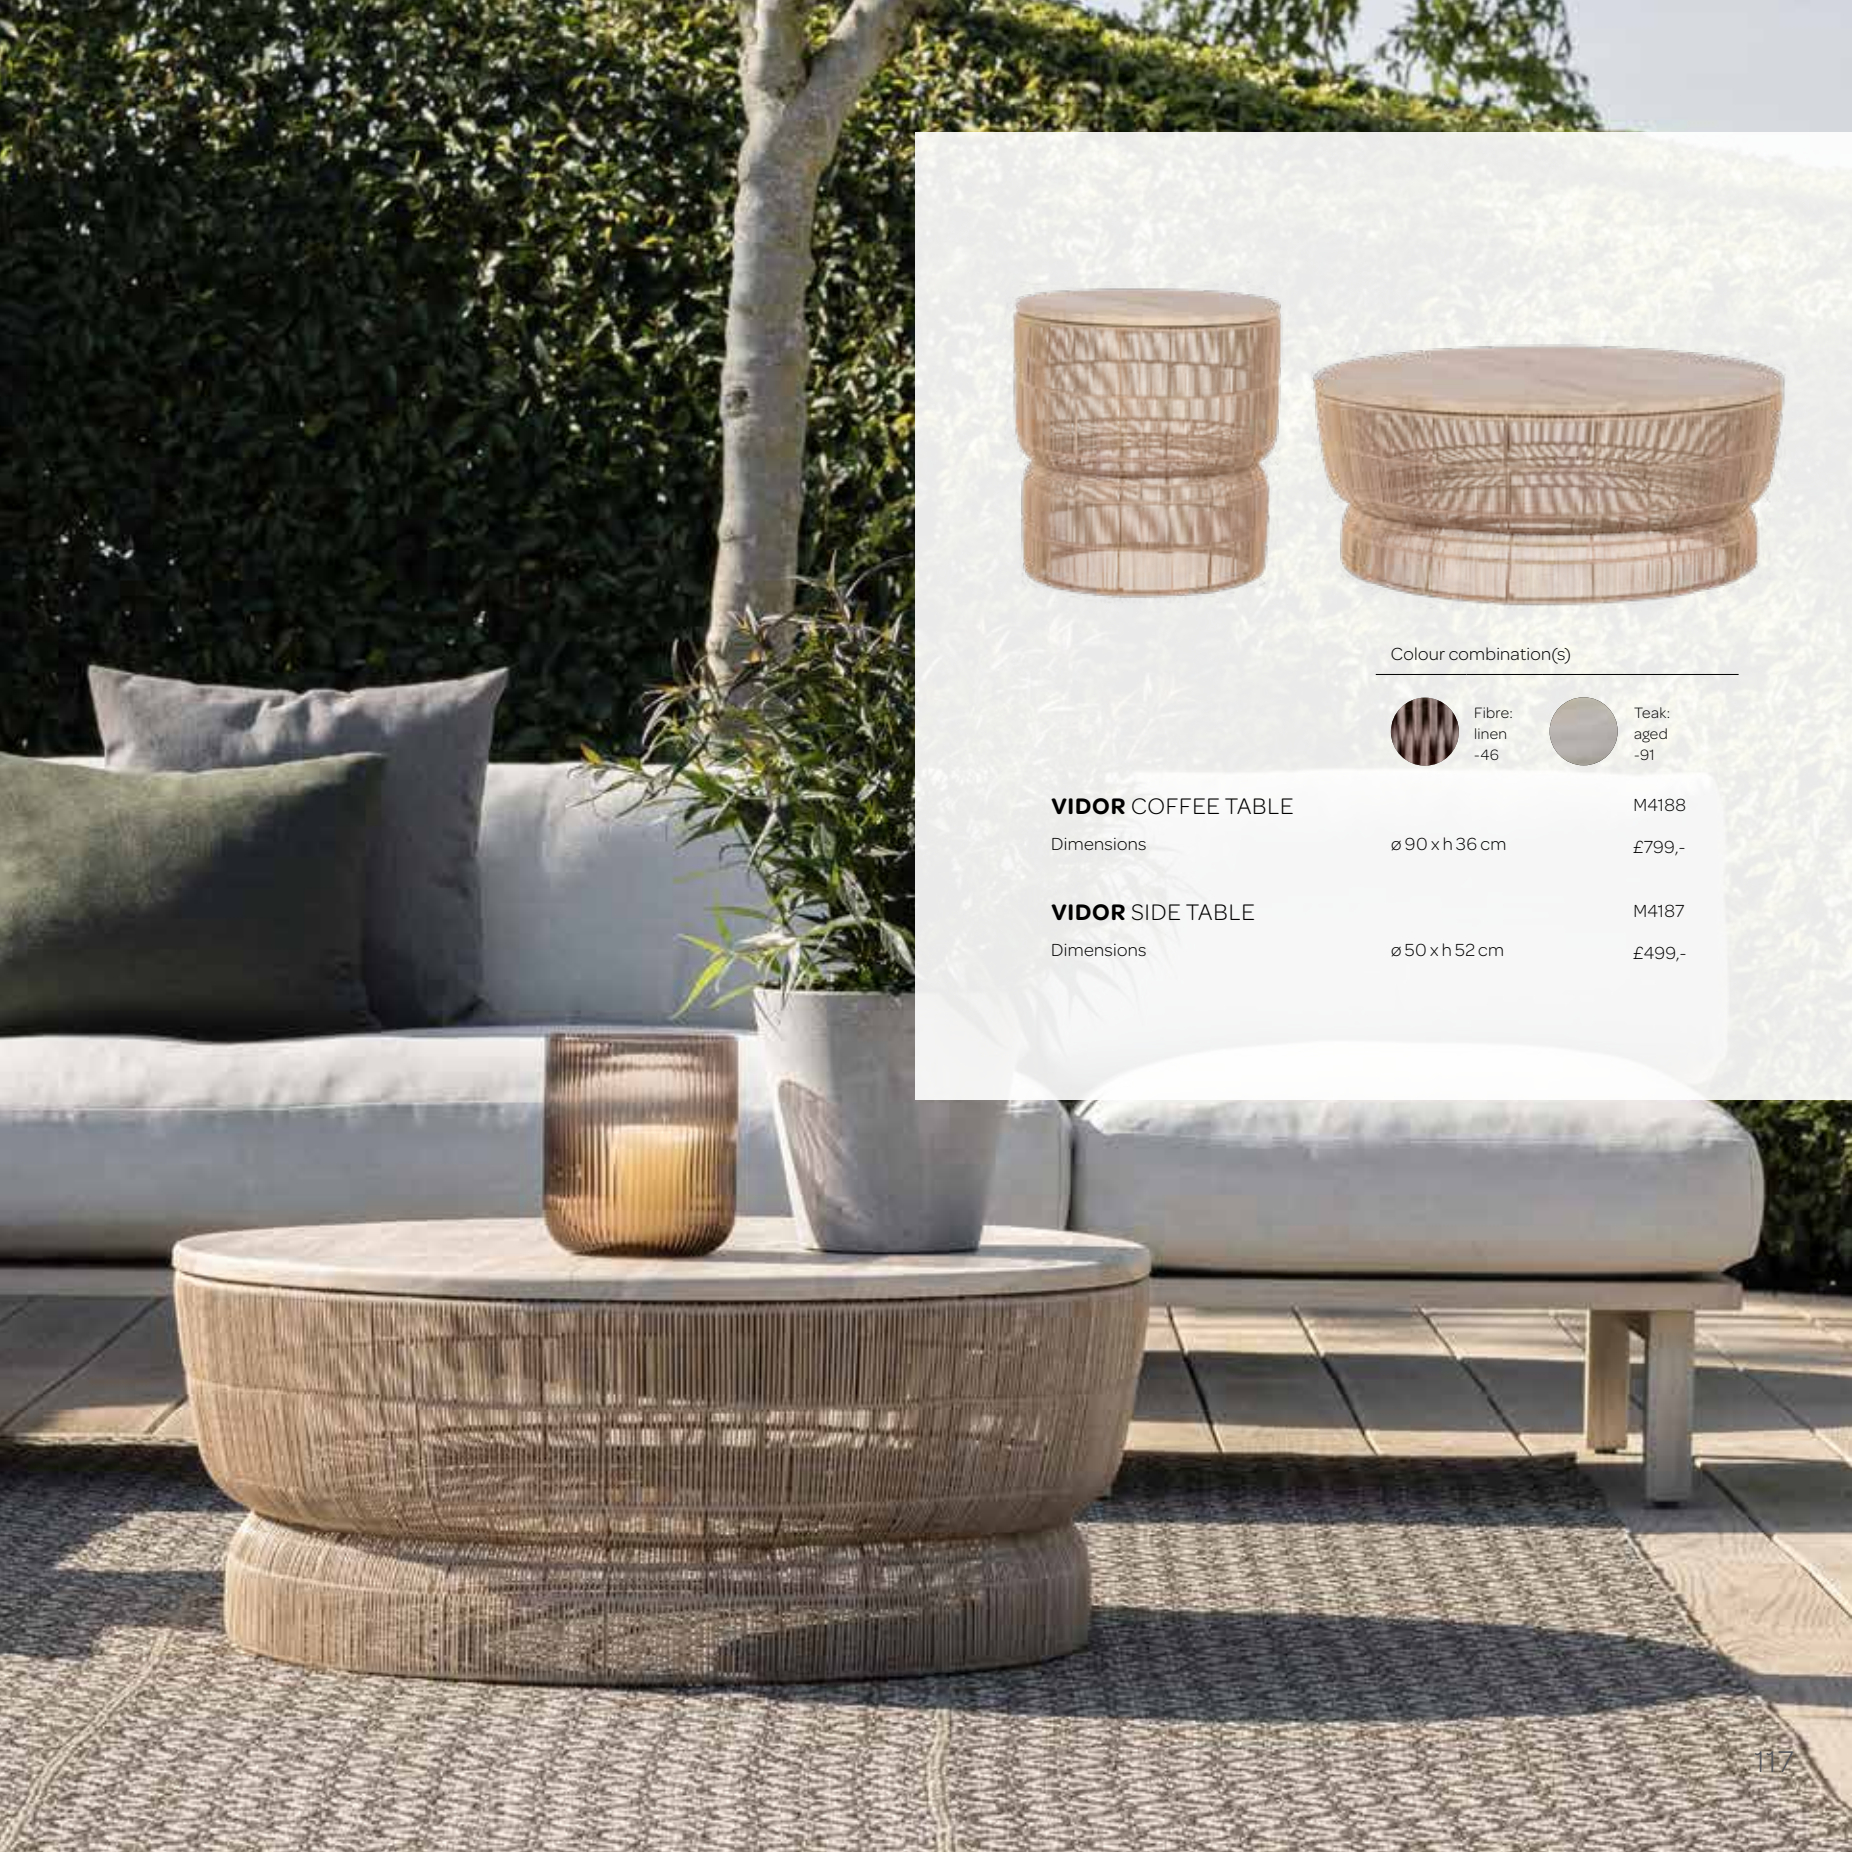

Colours

RAY STOOL

Dimensions

ø 42 x h 52 cm
seat height 45 cm

M4189

£399,-

Vidor coffee table, Rider lounge

Colour combination(s)