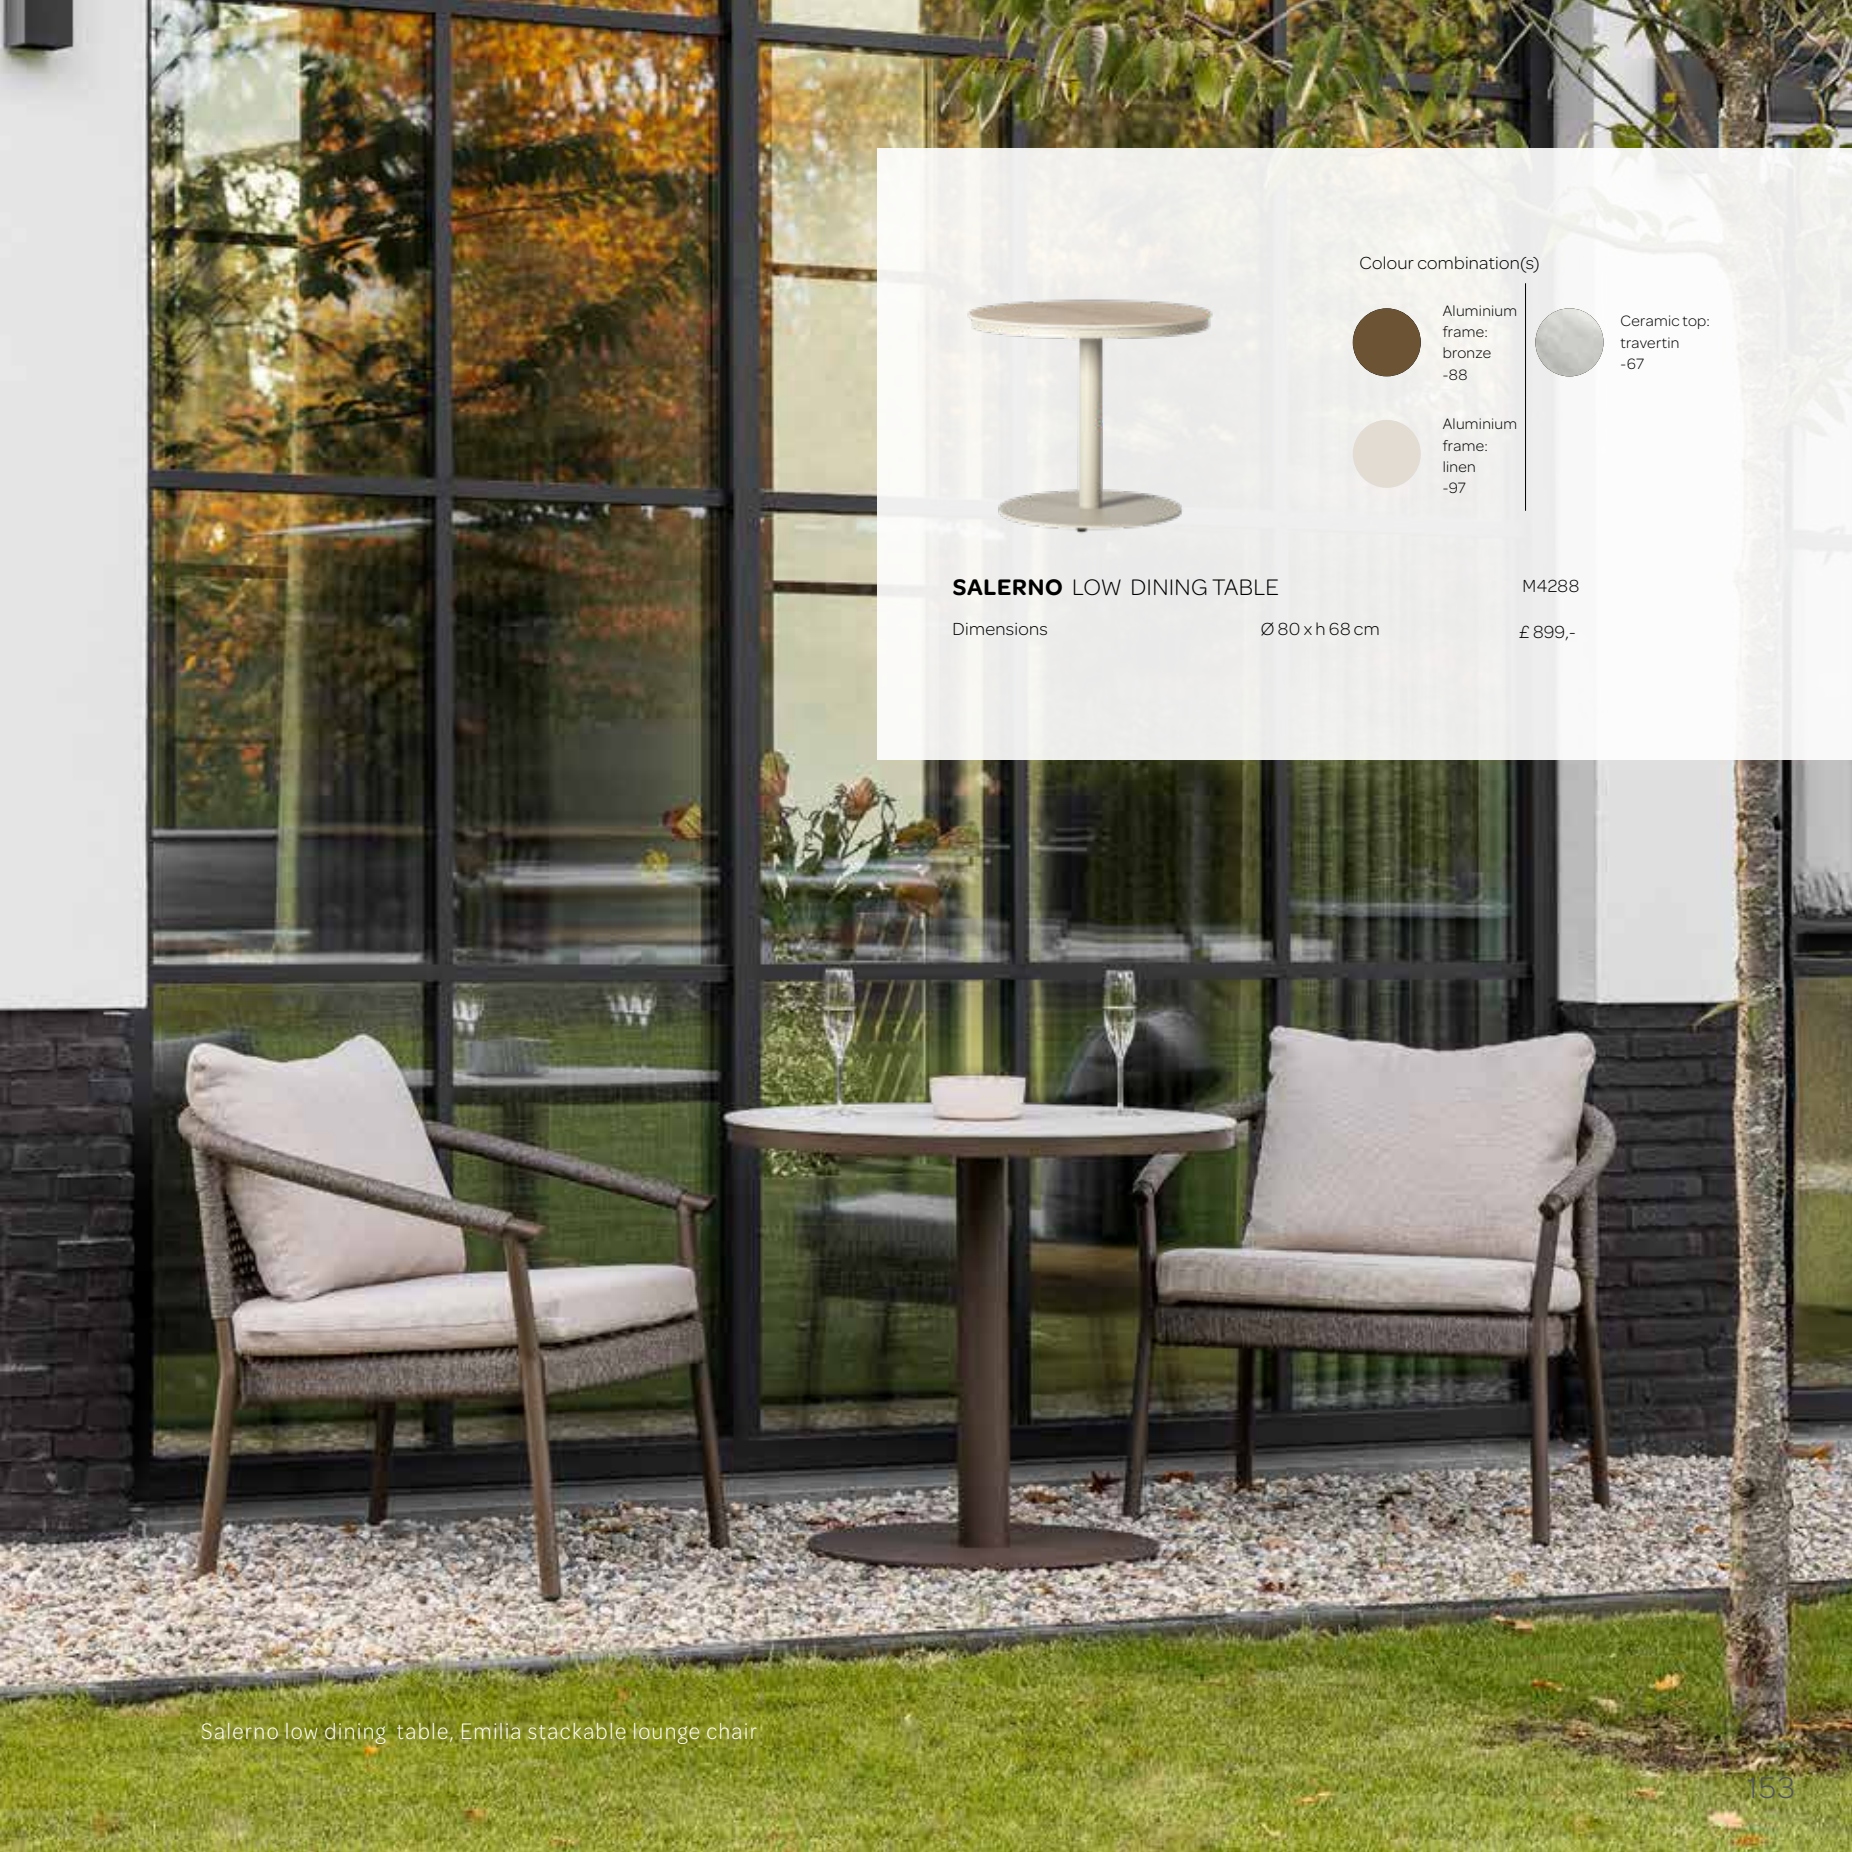

Colour combination(s)

Aluminium
frame:
bronze
-88

Ceramic top:
travertin
-67

Aluminium
frame:
linen
-97

SALERNO LOW DINING TABLE

M4288

Dimensions

Ø 80 x h 68 cm

£ 899,-

Salerno low dining table, Emilia stackable lounge chair