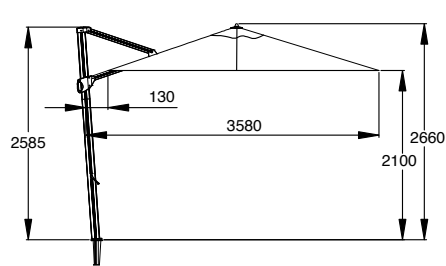

Vince bronze

naturel -407

taupe -416

Colours

Aluminium frame:
linen
M7147

Aluminium frame:
anthracite
M7145

Aluminium frame:
bronze
M7150

VINCE ON GROUND ANCHOR (3549)