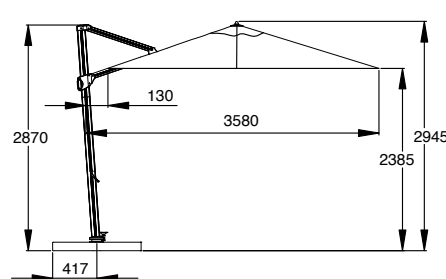

VINCE ON CONCRETE BASE ON WHEELS (3575)

The Vince side post parasol has a crank system and will be delivered exclusive base. The parasol has a tilt system and can be rotated 360° around the base. With a single movement the parasol retracts aside the vertical pole avoiding to have to move the furniture underneath.