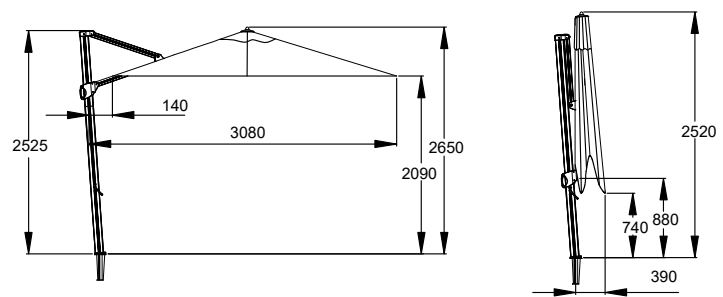

VINCE ON GROUND ANCHOR (3549)

VINCE ON CONCRETE BASE ON WHEELS (3575)

Vince parasol, Nora lounge chair, Mason table, bench and coffee table

VINCE

Dimensions

diameter ø 350 cm
ribs 8

£1.899,-

COVER