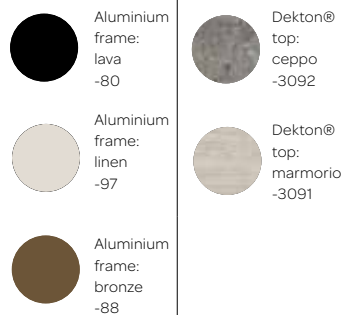

Dimensions

Ø160 x h 95 cm

£2.599,-

Salerno high dining table, Florenza high dining chair,
Mace lantern small

Colour combination(s)

JULIA TABLE

by Frans van Rens

M4233 - M4234