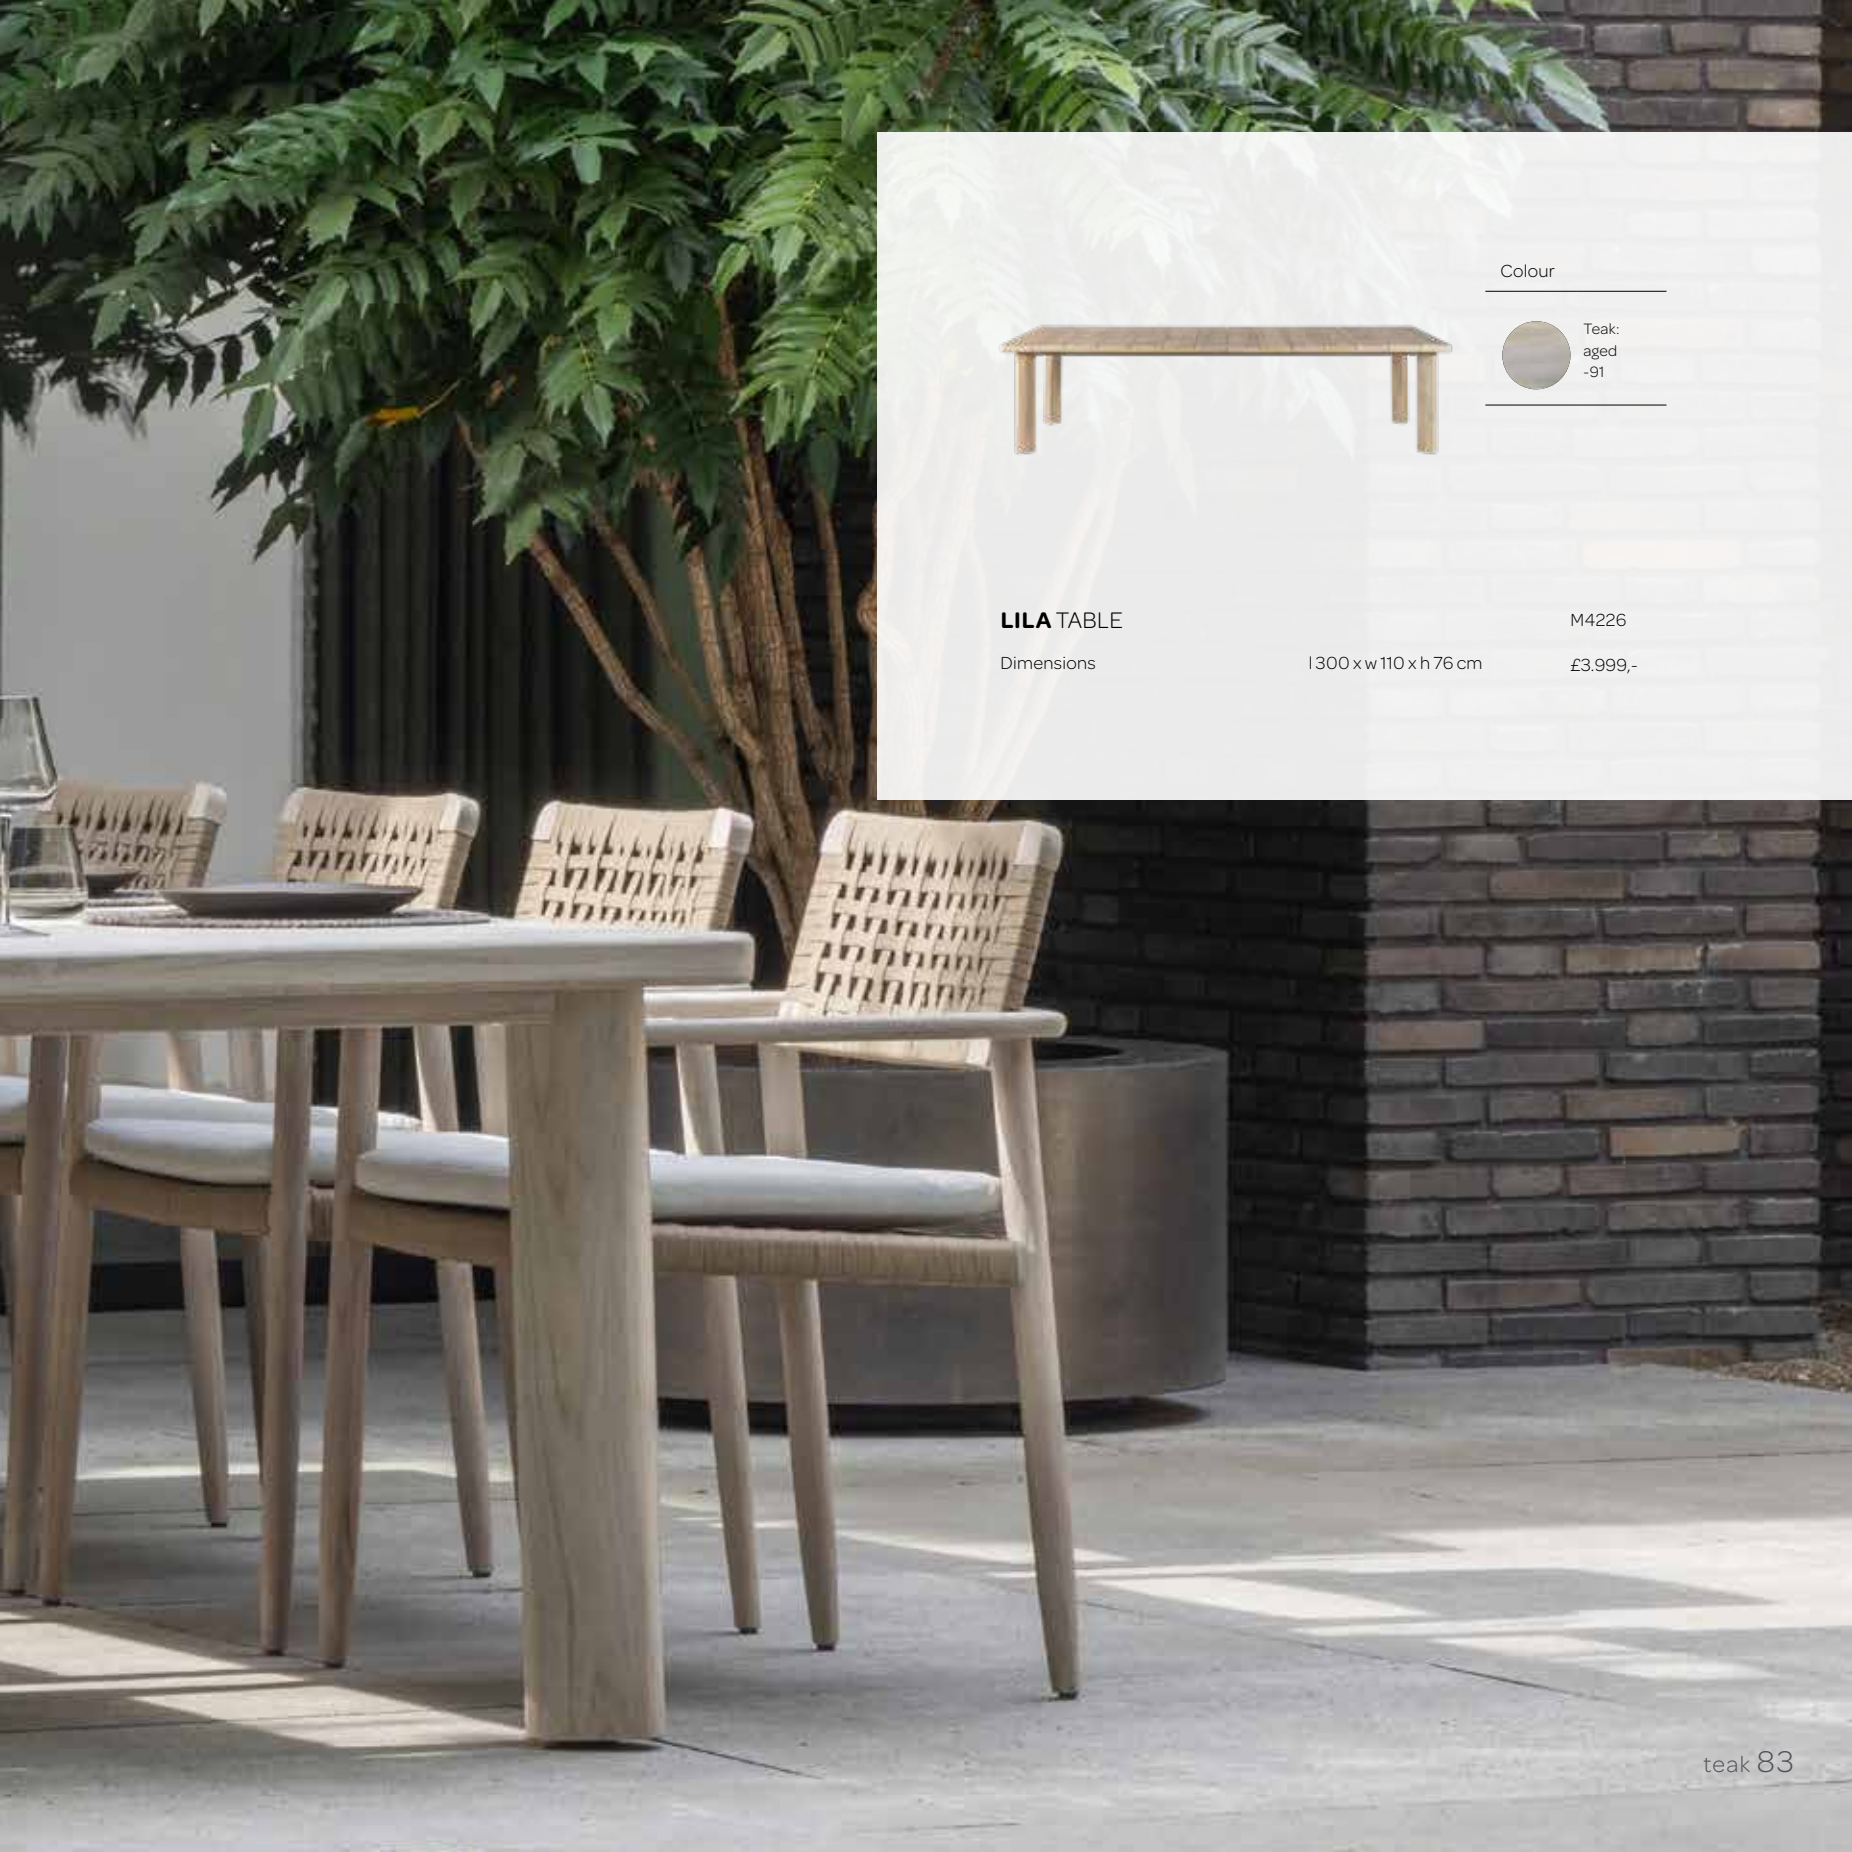

Dimensions

ø60 x h 40 cm

Colour

Teak:
aged
-91

M4166

£598,-

LILA COFFEE TABLE

Dimensions

ø100 x h 40 cm

Colour

Teak:
aged
-91

M4165

£898,-

Lila table, Jago chair

Colour

Teak:
aged
-91