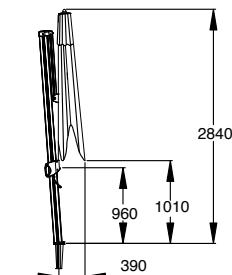

Vince bronze

naturel -407

taupe -416

Colours

Aluminium frame:
linen
M7147

Aluminium frame:
anthracite
M7145

Aluminium frame:
bronze
M7150

VINCE ON GROUND ANCHOR (3549)