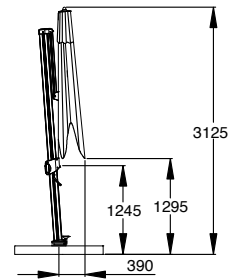

VINCE ON CONCRETE BASE ON WHEELS (3575)

The Vince side post parasol has a crank system and will be delivered exclusive base. The parasol has a tilt system and can be rotated 360° around the base. With a single movement the parasol retracts aside the vertical pole avoiding to have to move the furniture underneath.