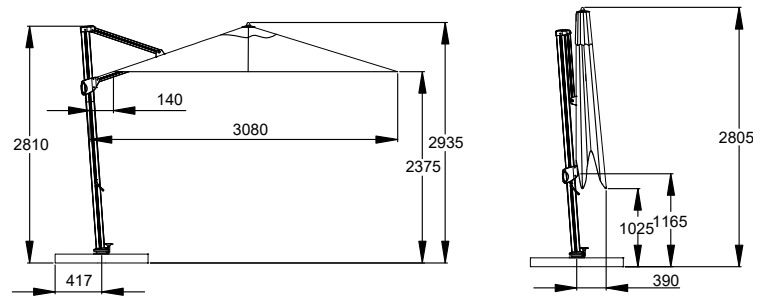

VINCE ON GROUND ANCHOR (3549)

VINCE ON CONCRETE BASE ON WHEELS (3575)

Vince parasol, Nora lounge chair, Mason table, bench and coffee table

VINCE

Dimensions

diameter ø 350 cm
ribs 8

£1.899,-

COVER