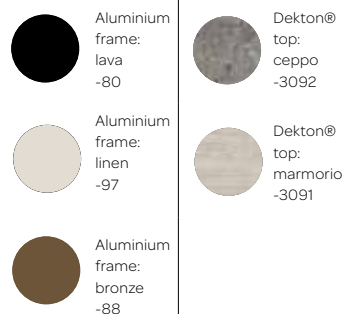

Colour combination(s)