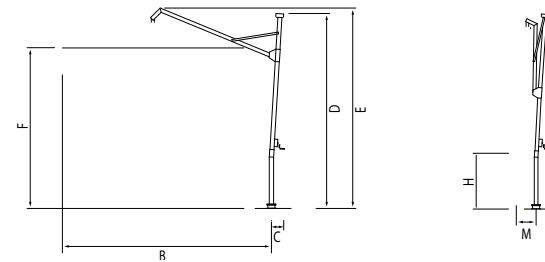

RODI ON GROUND ANCHOR WITH EXTENSION PART

DIMENSIONS (CM) RODI	A	B	C	D	E	F	H	L	M
diameter ø 400 cm	464	410	11	327	333	258	83	94	44
350 x 350 cm	420	366	11	313	335	235	80	94	44
300 x 400 cm	393	339	11	313	335	246	51	94	44
400 x 300 cm	460	400	11	327	333	254	83	94	44