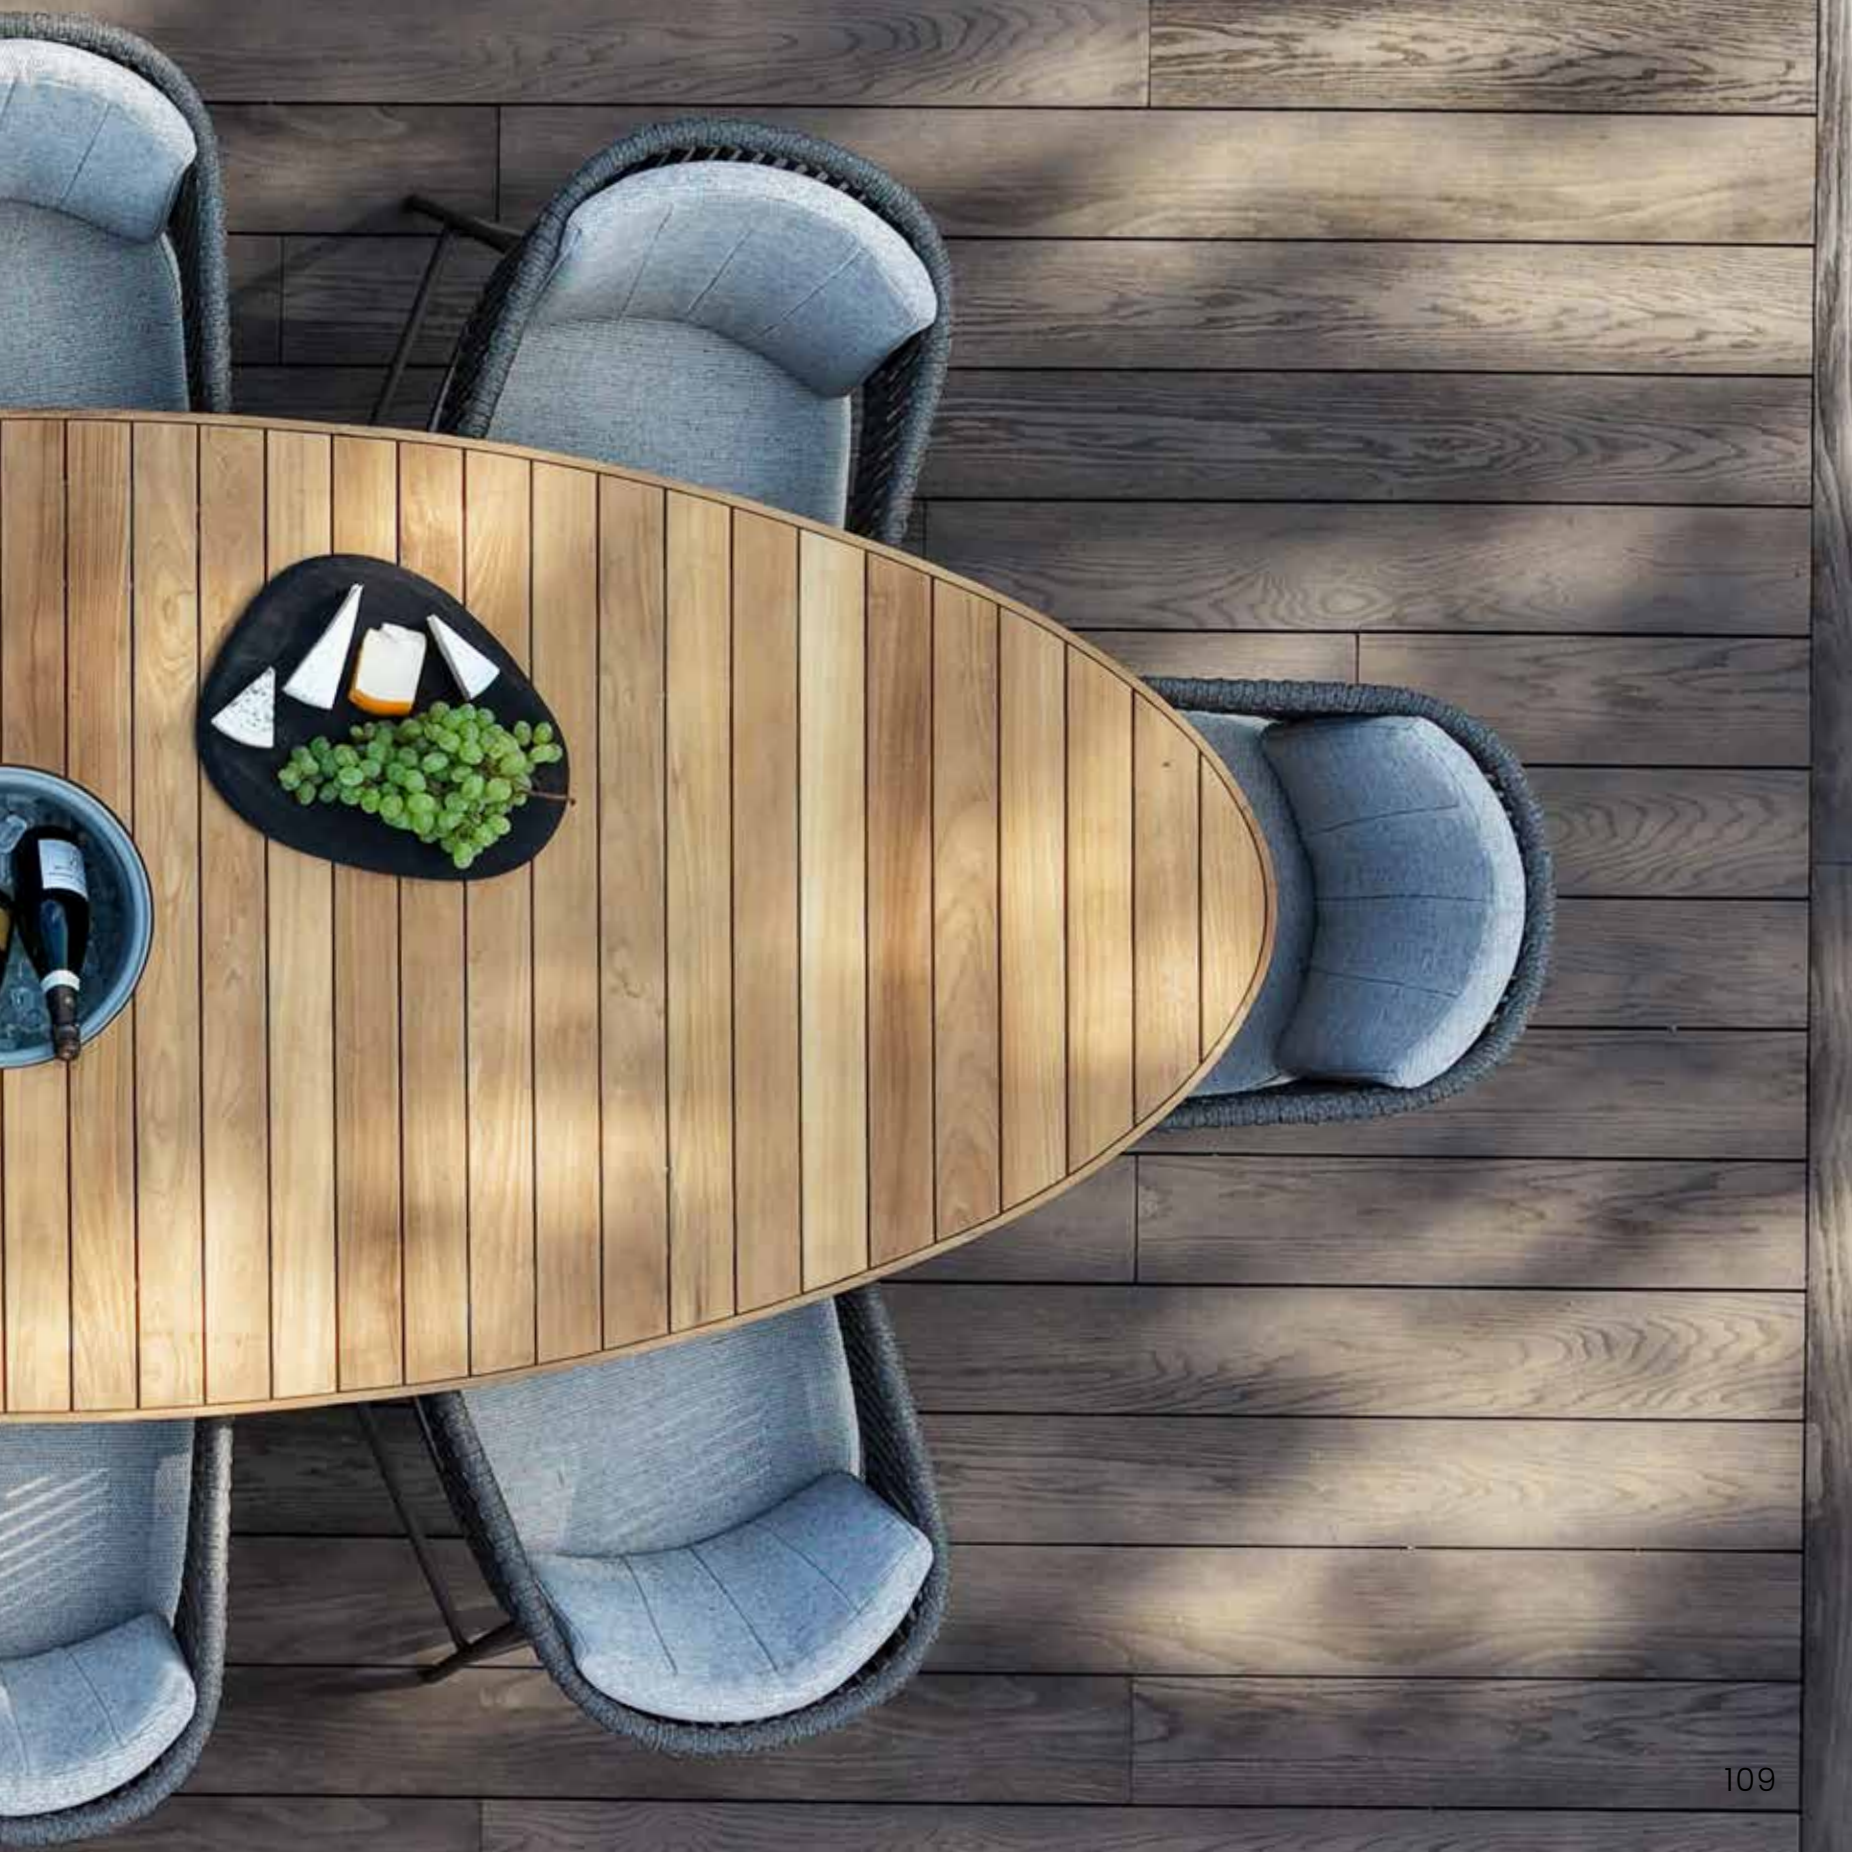

l 300 x w 120 x h 95 cm

Colour combination(s)

Aluminium
frame:
bronze
-88

Teak

6650

7.498,-

Loreto high dining table oval,
Rob high dining chair

Loreto high dining table oval,
Rob high dining chair