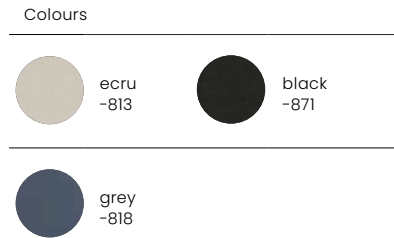

LUCIA PARASOL

Dimensions		Parasol	Protection cover
		1086	3891
	ø 300 cm* pole ø 48 mm ribs 8	£449,-	£269,-
		1087	3891
	ø 350 cm* pole ø 48 mm ribs 8	£549,-	£269,-
		1088	3892
	300 x 300 cm** pole ø 48 mm ribs 8	£649,-	£299,-

Cover: Olefin with vent.
Frame: hardwood, pole one piece and with four pulleys.
See page 180 for a suitable parasol base.