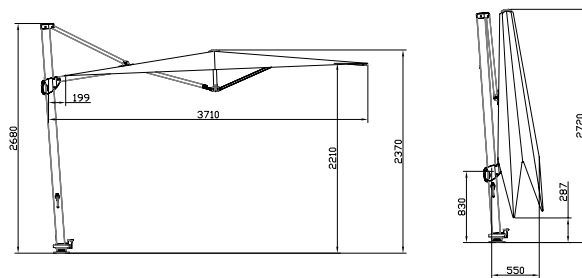

Colour combination(s)

SANTO PARASOL

Dimensions	350 x 350 cm ribs 8	● chalk	2855-416	£2.499,-
		● taupe		
		● anthracite	2856-419	
		● dark grey		
		● bronze	2859-416	
		● taupe		
	400 x 300 cm ribs 8	● bronze	2859-407	£2.499,-
		● naturel		
		● chalk	2857-416	
		● taupe		
		● anthracite	2858-419	
		● dark grey		
		● bronze	2860-416	
		● taupe		
		● bronze	2860-407	
		● naturel		

Cover: Spuncrylic with vent.

The Santo side post parasol has a crank system and will be delivered without base.

See page 180 for a suitable parasol base.

The parasol has a tilt system and can be rotated 360° around the base.

With a single movement the parasol retracts aside the vertical pole avoiding to have to move the furniture underneath.

Protection cover	3893	£329,-