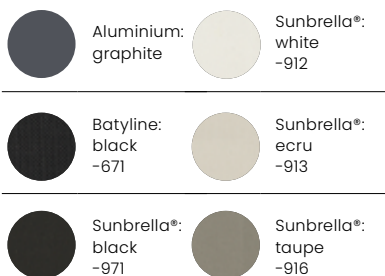

Colour combination(s)

CAPRI PARASOL

Dimensions

350 x 350 cm (Sunbrella®) ribs 8	2545	£3.299,-
	2546	
350 x 350 cm (Batyline) ribs 8	2543	£3.299,-
	2544	
300 x 400 cm (Sunbrella®) ribs 8	2543	£3.299,-
	2544	
300 x 400 cm (Batyline) ribs 8	2786	£3.299,-
	2786	
400 x 300 cm (Sunbrella®) ribs 8	2790	£3.299,-
	2790	
400 x 300 cm (Batyline) ribs 8	2790	£3.299,-

Cover: Sunbrella® with vent or Batyline.
Frame: graphite aluminium and with a crank system.
Parasol will be delivered without base. See page 180 for a suitable parasol base.
The Capri parasol can be rotated 360° around the base.

Protection cover 3897 £299,-