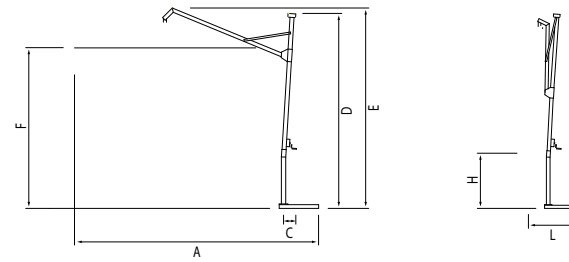

RODI WITH BASE