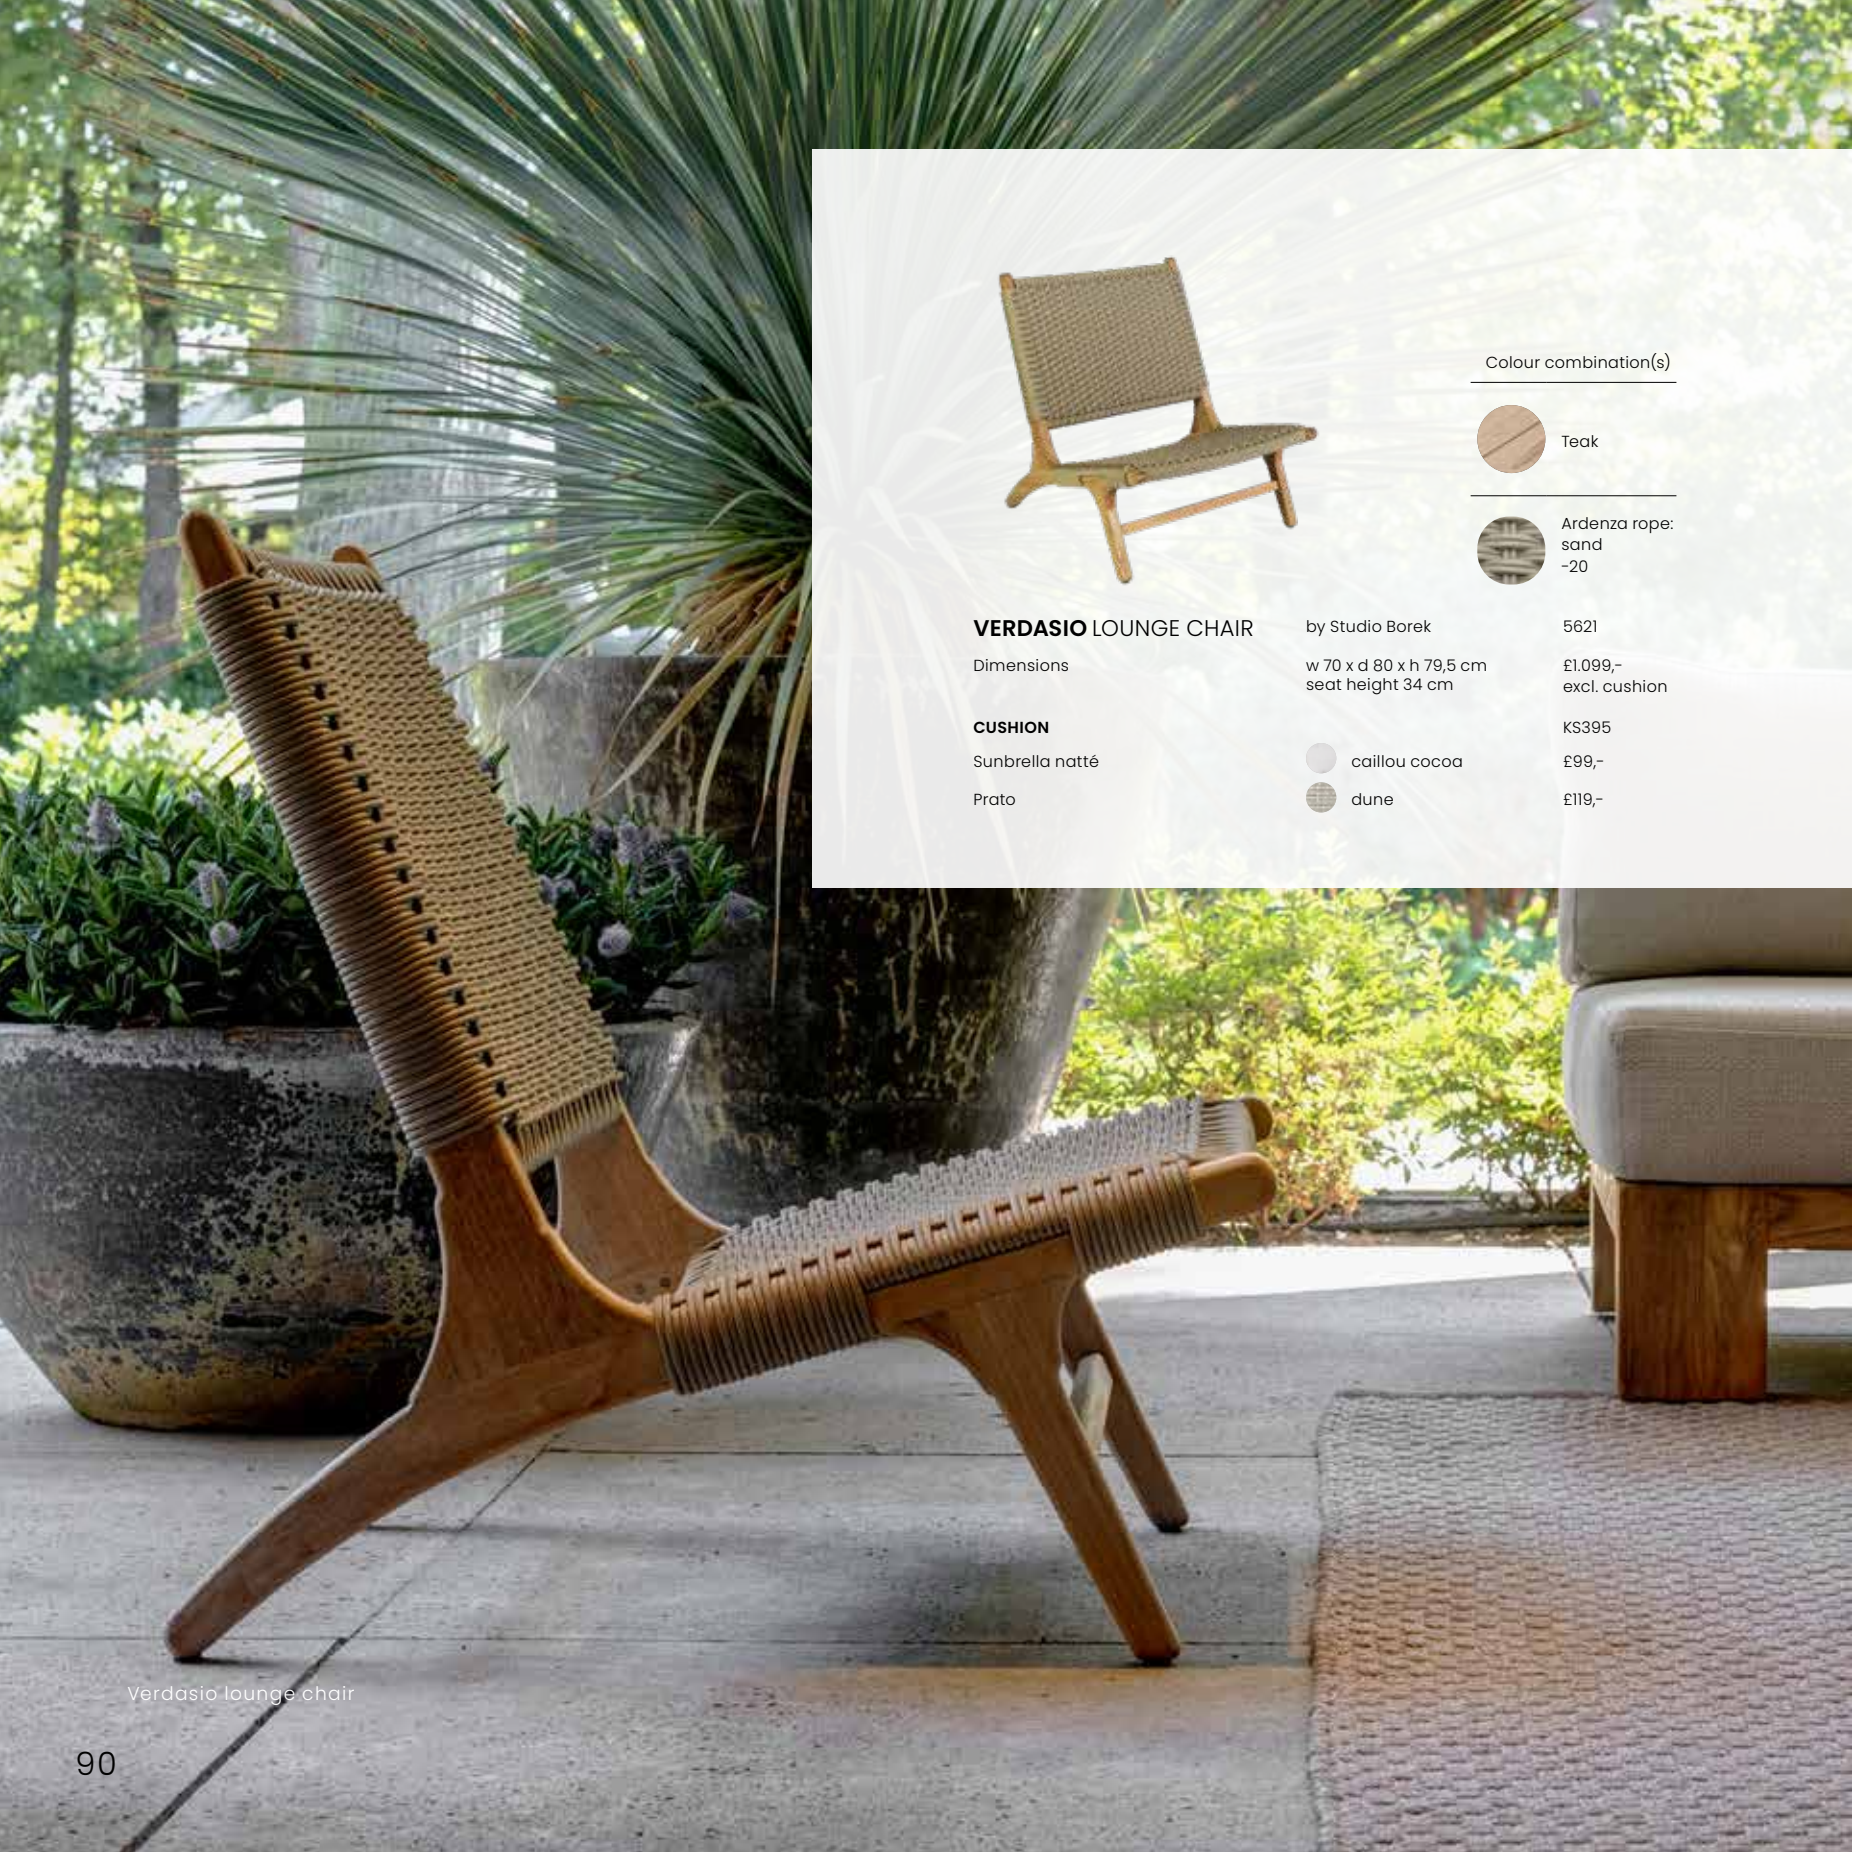

7365

£749,-

LAZISE COFFEE TABLE

Dimensions

by Studio Borek

ø 80 x h 38 cm

Colour

Teak

7366

£1.299,-

Colour combination(s)

Teak

Ardenza rope:
sand
-20

VERDASIO LOUNGE CHAIR

by Studio Borek

5621