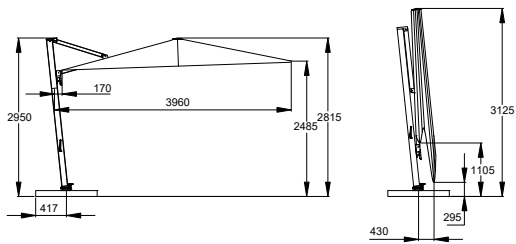

PORTO WITH CONCRETE BASE ON WHEELS