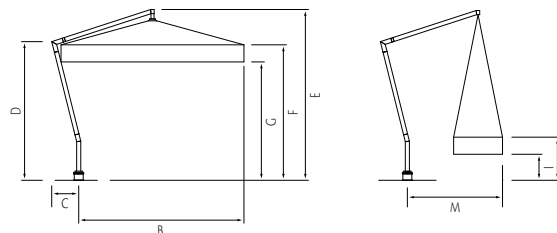

ISCHIA ON GROUND ANCHOR WITH EXTENSION PART

DIMENSIONS (CM) ISCHIA

	A	B	C	D	E	F	G	H	I	L	M
diameter ø 340	358	304	33,5	236	278	237	210	67	39	200	146
280 x 280	330	276	33,5	236	274	237	210	67	39	200	146