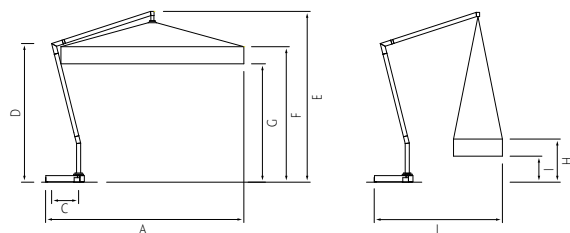

ISCHIA WITH BASE