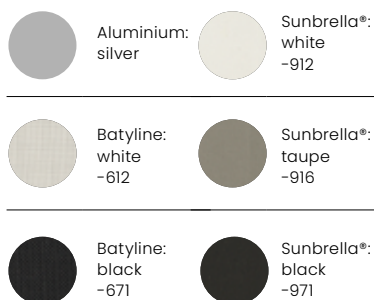

Colour combination(s)