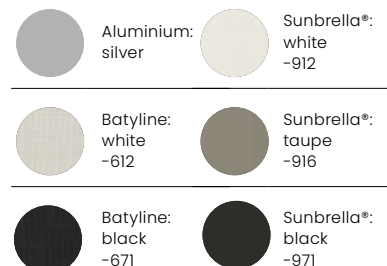

Colour combination(s)

CAPRI PARASOL

Dimensions

	Parasol	Protection cover
ø 400 cm (Sunbrella®) ribs 8	2550 £3.299,-	3896 £289,-
ø 400 cm (Batyline) ribs 8	2551 £3.299,-	3896 £289,-
350 x 350 cm (Sunbrella®) ribs 8	2552 £3.299,-	3897 £299,-
350 x 350 cm (Batyline) ribs 8	2553 £3.299,-	3897 £299,-

Cover: Sunbrella® with vent or Batyline.
Frame: silver aluminium and with a crank system.
Parasol will be delivered without base. See page 180 for a suitable parasol base.
The Capri parasol can be rotated 360° around the base.