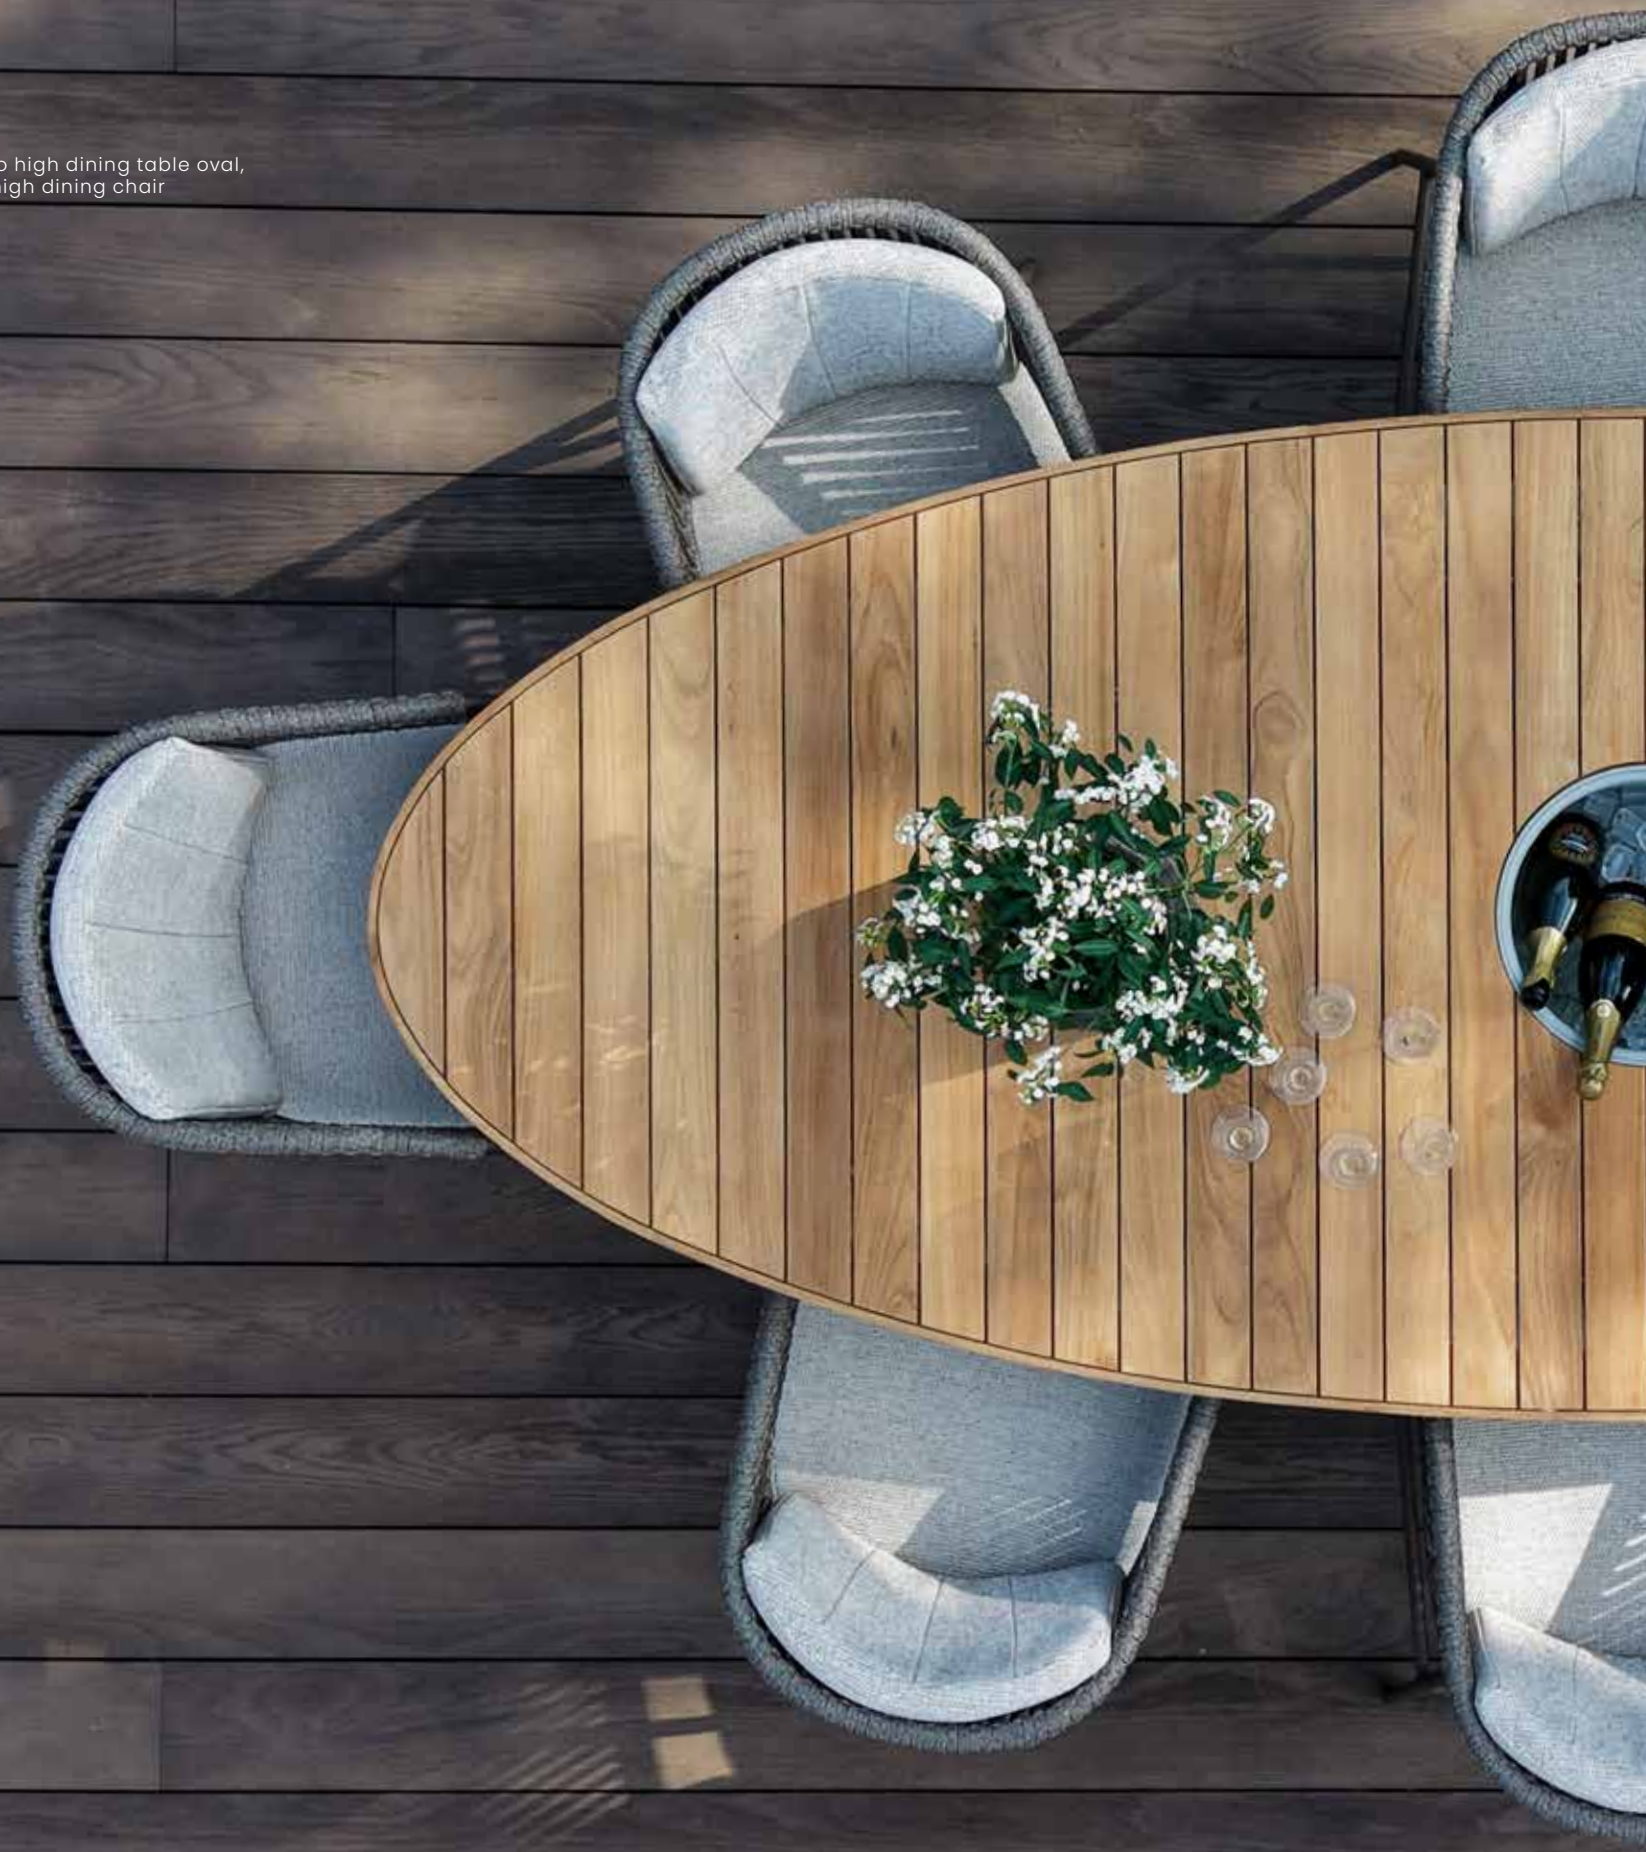

l 300 x w 120 x h 95 cm

Colour combination(s)

Aluminium
frame:
bronze
-88

Teak

6650

7.498,-

Loreto high dining table oval,
Rob high dining chair

Loreto high dining table oval,
Rob high dining chair