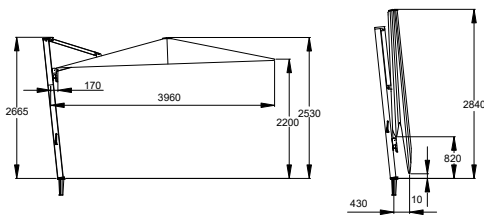

PORTO ON GROUND ANCHOR