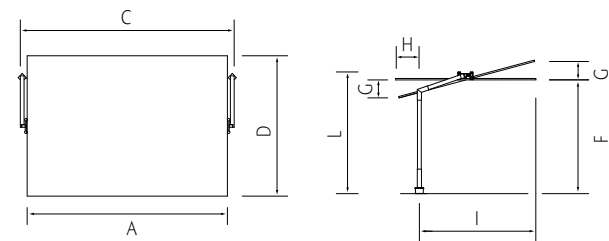

FLEXY WITH BASE

FLEXY ON GROUND ANCHOR WITH EXTENSION PART

DIMENSIONS (CM) FLEXY

	A	B	C	D	E	F	G	H	I	L
300 x 488 cm	488	617	521	300	303	243	35	51	249	243