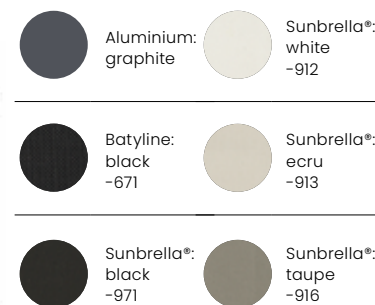

Colour combination(s)

ISCHIA PARASOL

Dimensions	2520	Protection cover
ø 340 cm (Sunbrella®) ribs 8	£2.599,-	3895 £279,-
	2521	
ø 340 cm (Batyline) ribs 8	£2.599,-	3895 £279,-
	2522	
280 x 280 cm (Sunbrella®) ribs 8	£2.599,-	3896 £289,-
	2523	
280 x 280 cm (Batyline) ribs 8	£2.599,-	3896 £289,-

ISCHIA PARASOL

Dimensions	2512	Protection cover
ø 340 cm (Sunbrella®) ribs 8	£2.599,-	3895 £279,-
	2513	
ø 340 cm (Batyline) ribs 8	£2.599,-	3895 £279,-
	2514	
280 x 280 cm (Sunbrella®) ribs 8	£2.599,-	3896 £289,-
	2515	
280 x 280 cm (Batyline) ribs 8	£2.599,-	3896 £289,-

Cover Sunbrella® with vent or Batyline.
Frame: silver aluminium and with a crank system.
Parasol will be delivered without base. See page 180 for a suitable parasol base.
The Ischia parasol has a tilt system and can be rotated 360° around the base.

Cover: Sunbrella® with vent or Batyline.
Frame: graphite aluminium and with a crank system.
Parasol will be delivered without base. See page 180 for a suitable parasol base.
The Ischia parasol has a tilt system and can be rotated 360° around the base.