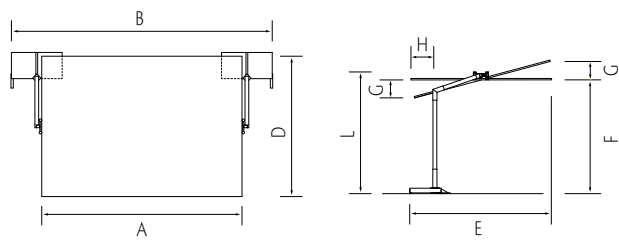

FLEXY ON GROUND ANCHOR WITH EXTENSION PART