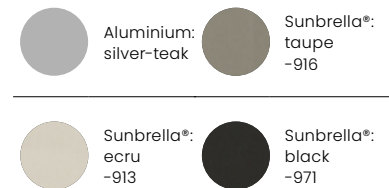

Colours

ISCHIA PARASOL

		2530	Protection cover
Dimensions	ø 340 cm ribs 8	£2.699,-	3895 £279,-
		2531	
	280 x 280 cm ribs 8	£2.699,-	3896 £289,-

Cover: Sunbrella® with vent.
Frame: silver aluminium in combination with teakwood and with a crank system.
Parasol will be delivered without base.
The Ischia parasol has a tilt system and can be rotated 360° around the base.