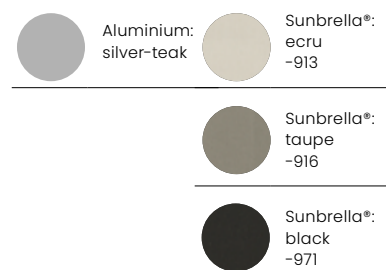

Colour combination(s)

CAPRI PARASOL

Dimensions

	Parasol	Protection cover
ø 400 cm 8 ribs	2560 £3.499,-	3896 £289,-
	2561	
300 x 400 cm 8 ribs	2560 £3.499,-	3897 £299,-

Cover: Sunbrella® with vent.
Frame: silver aluminium in combination with teakwood and with a crank system.
Parasol will be delivered without base. See page 180 for a suitable parasol base.
The Capri parasol can be rotated 360° around the base.